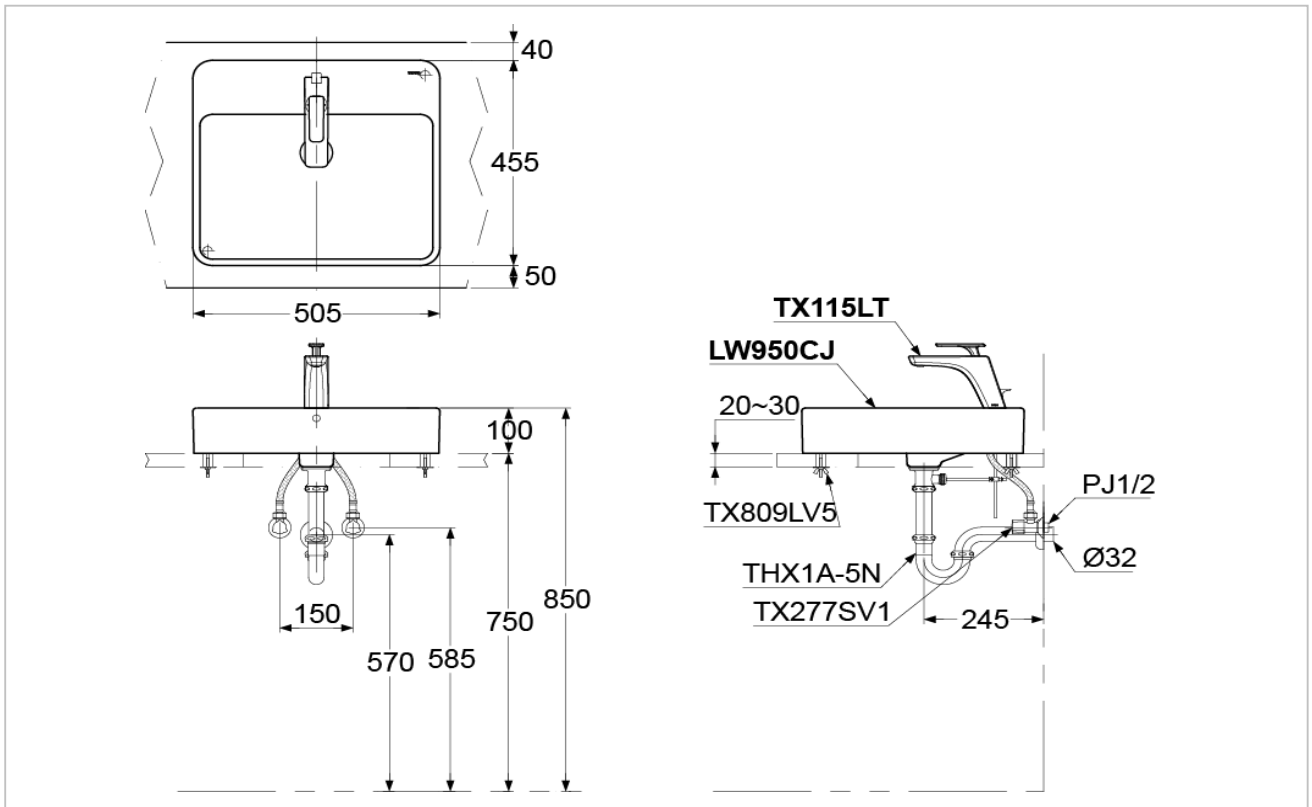

TOTO

LAVATORIES

LW950CJW/F

Console Lavatory

Product Features

Console Lavatory (1 Tap Hole)

Size : 500W x 450D x 130H mm

Suggestion Fittings & Parts