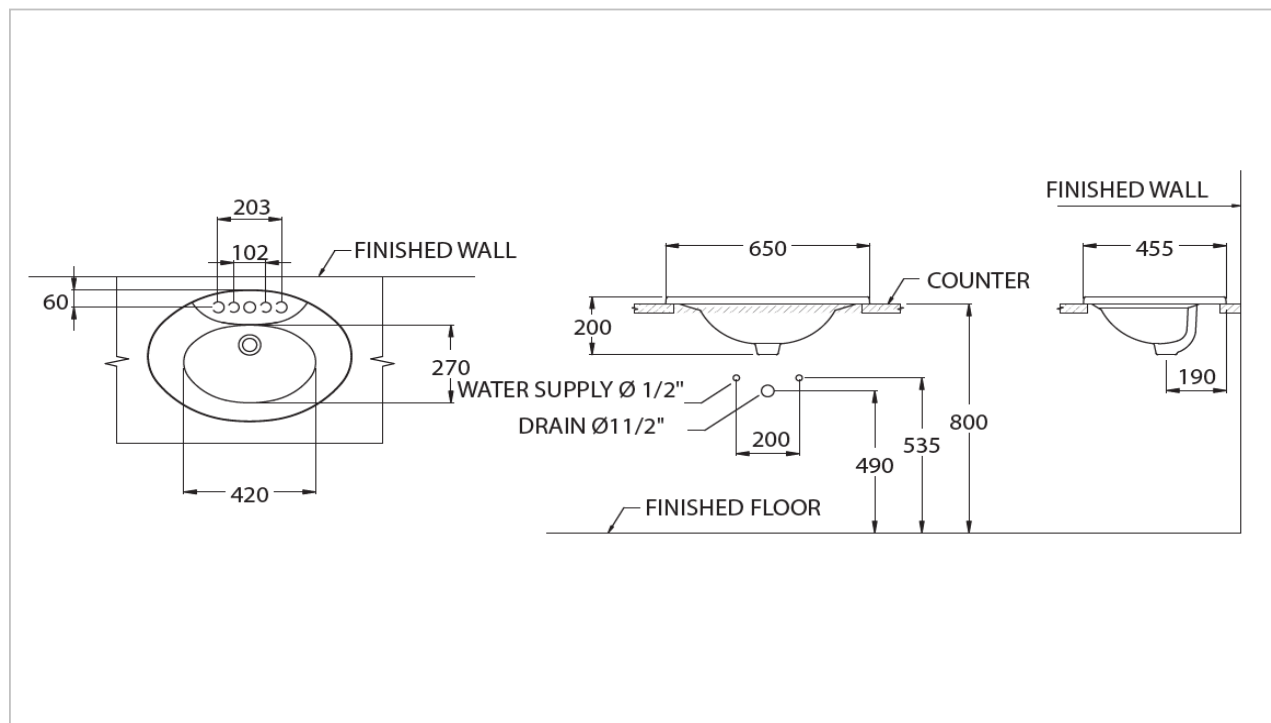

## LW909U

"Royal Elite" Self Rimming Lavatory

### Product Features

Size : 650x455 mm

Standard : 1 Tap Hole

Made to Order : 3 Tap Holes (Center 8")