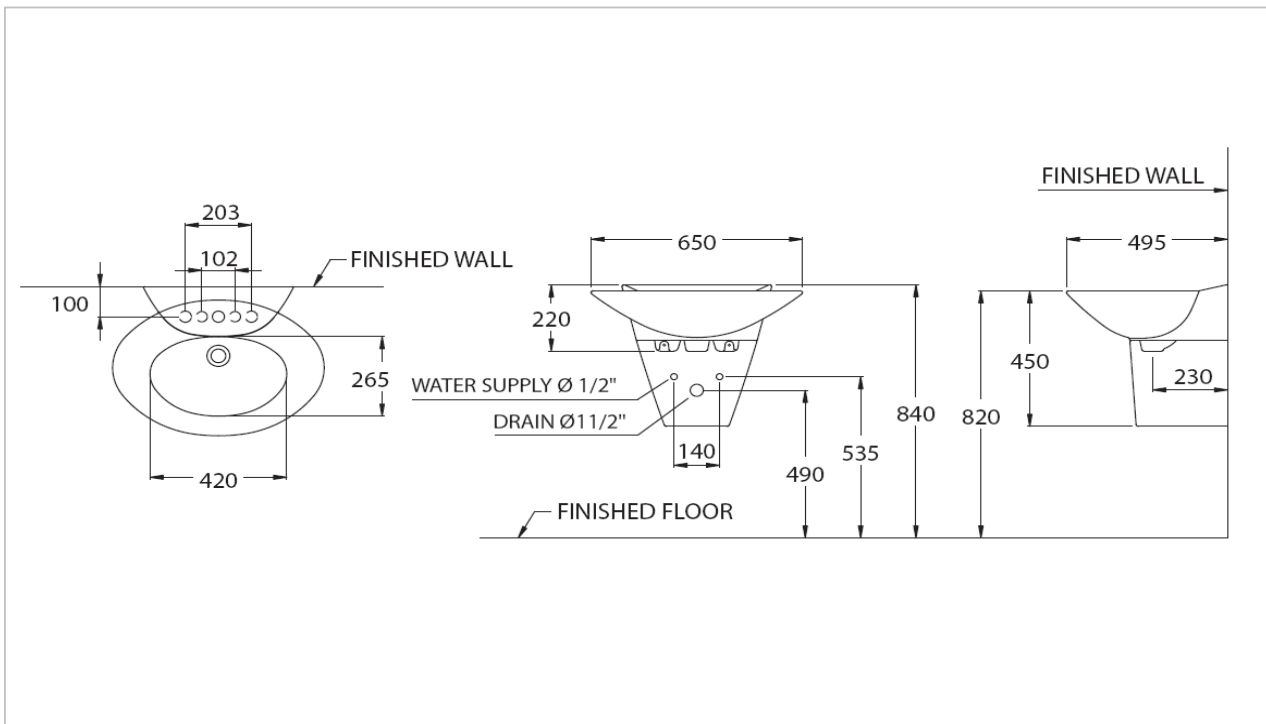

TOTO

LAVATORY

LW908U
LW908H

"Royal Elite" Pedestal Lavatory

Product Features

Half Pedestal Lavatory

Size : 650x495 mm

LW908U *Standard : 1 Tap Hole

Made to Order : 3 Tap Holes (Center 8")

Suggestion Fittings & Parts

Remark : We reserve the right to change some parts for suitability.

TOTO (THAILAND) CO.,LTD

Bangkok Office : 598 Q House Ploenjit Building., G floor., Ploenchit Rd.,Lumpini, Pathumwan, Bangkok. 10330 Thailand