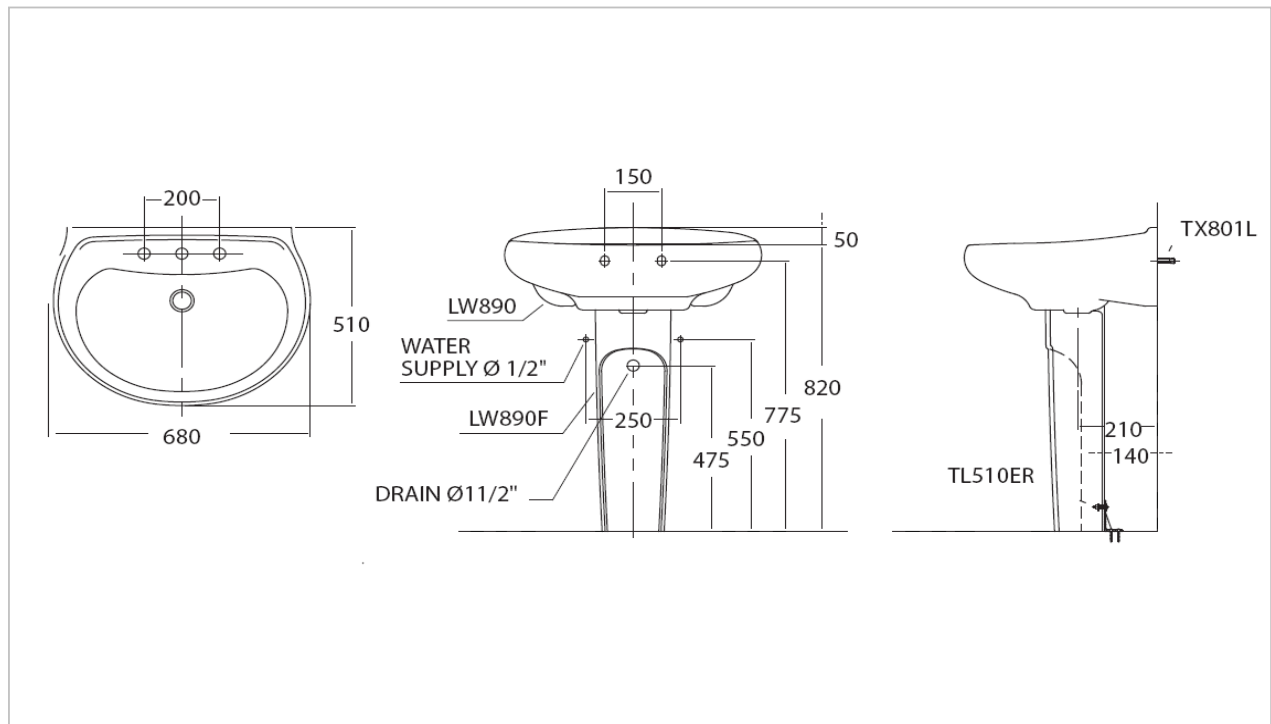

TOTO

LAVATORY

LW890JW/F/LW890FJW/F

"Prominence" Pedestal Lavatory

Product Features

Size : 680x510 mm
Standard : 1 Tap Hole

Suggestion Fittings & Parts

Remark : We reserve the right to change some parts for suitability.