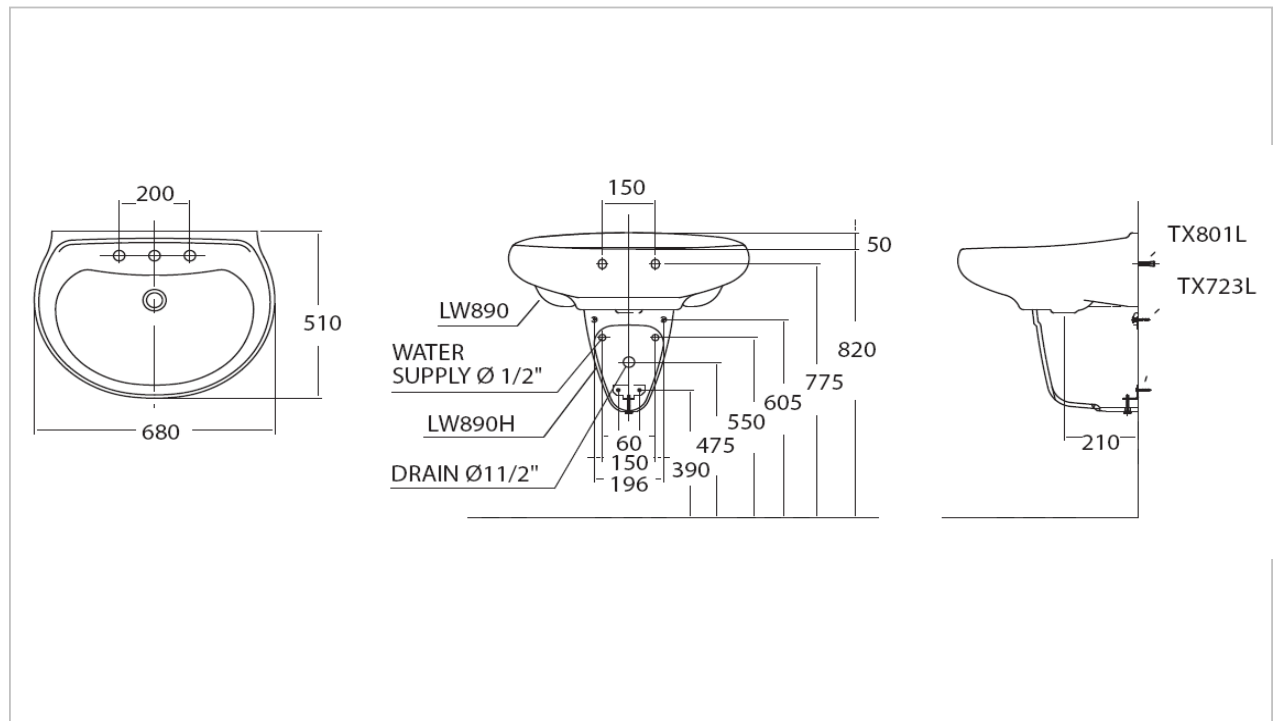

TOTO

LAVATORY

LW890CJW/F/LW890HFJW/F

"Prominence" Pedestal Lavatory

Product Features

Half Pedestal Lavatory
Size : 680x510 mm
Standard : 1 Tap Hole

Suggestion Fittings & Parts

Remark : We reserve the right to change some parts for suitability.