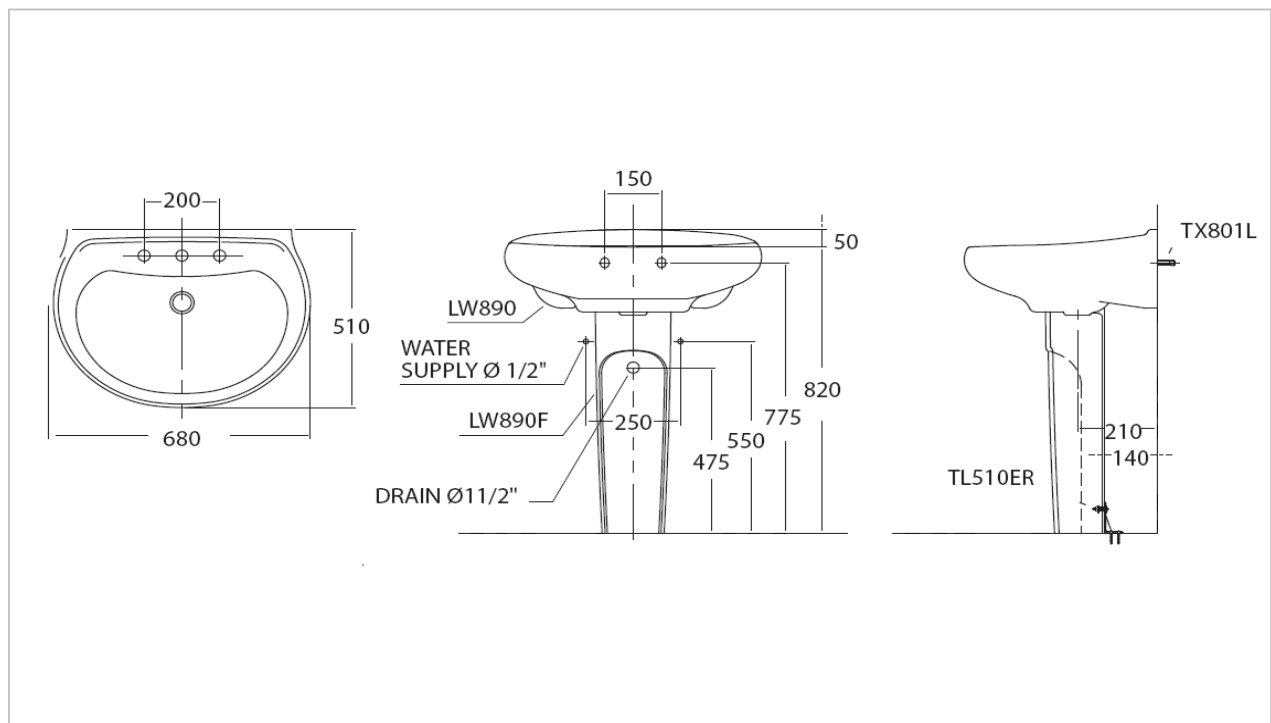

TOTO

LAVATORY

LW890CJW/F/LW890FJW/F

"Prominence" Pedestal Lavatory

Product Features

Size : 680x510 mm
Standard : 1 Tap Hole

Suggestion Fittings & Parts

Remark : We reserve the right to change some parts for suitability.