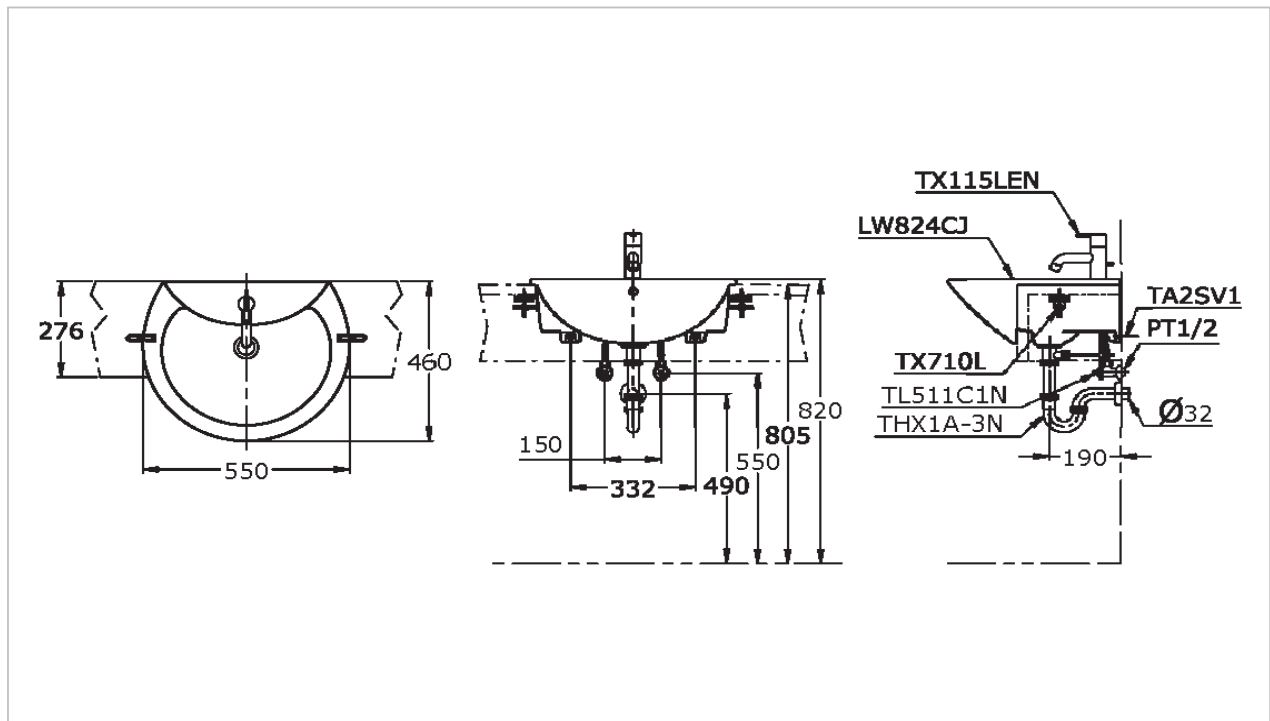

TOTO | SANITARY WARES

LW824CJW/F

Counter Lavatory

Product Features

Semi Recessed Lavatory

Suggestion Fittings & Parts

Remark : We reserve the right to change some parts for suitability.

TOTO (THAILAND) CO.,LTD