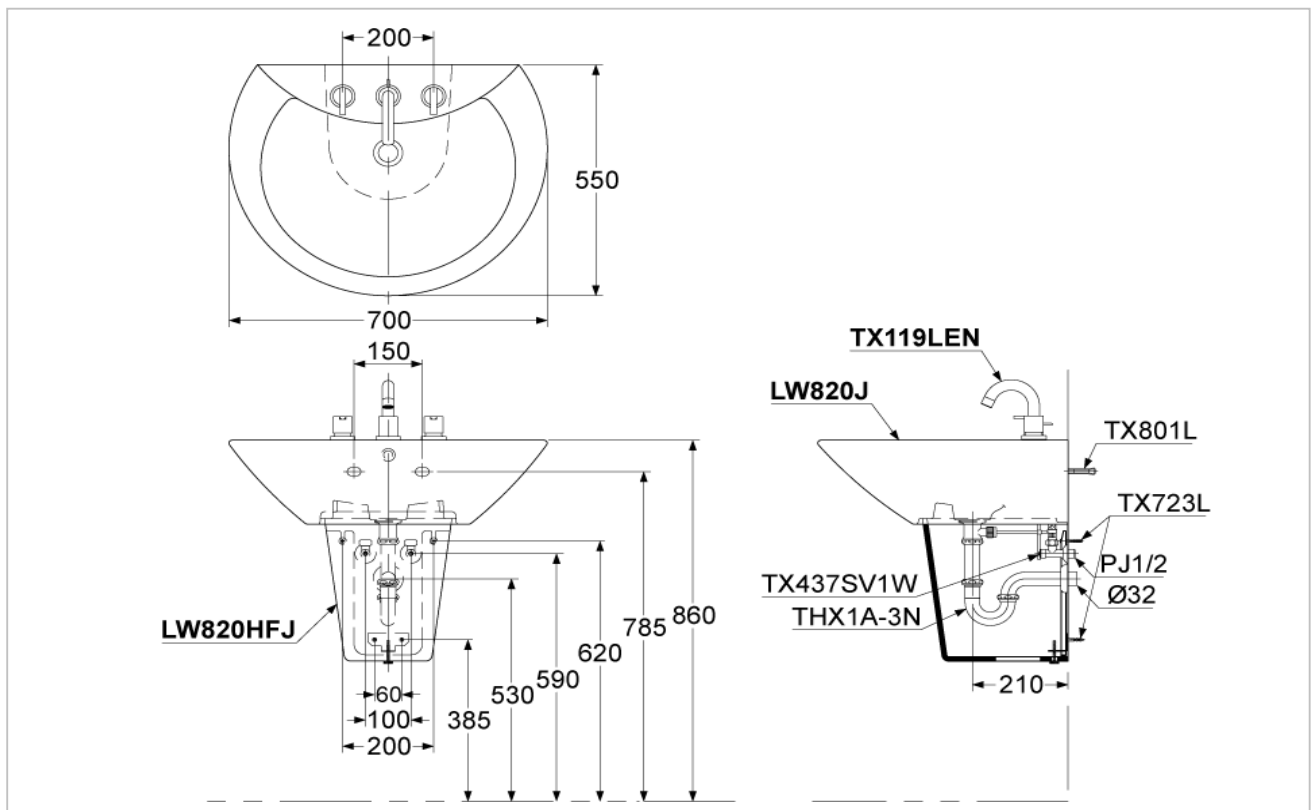

TOTO

LAVATORIES

LW820CJW/F+LW820HFJ
LW820JW/F+LW820HFJ

AVANTE

Product Features

LW820CJW/F+LW820HFJ

Wall Hung Lavatory with Half Pedestal
(1 Tap Hole)

LW820JW/F+LW820HFJ

Wall Hung Lavatory with Half Pedestal
(3 Tap Holes)

Size : 700W x 550D mm

Suggestion Fittings & Parts

Remark : We reserve the right to change some parts for suitability.

TOTO (THAILAND) CO.,LTD
Bangkok Office : G Tower Grand Rama 9,12th Floor, South Wing, 9 Rama IX Road,
Huaykwang Sub-district,Huaykwang District, Bangkok. 10310 Thailand
Tel : +(66)2-117-9520(AUTO) Fax : +(66)2-117-9527
th.toto.com