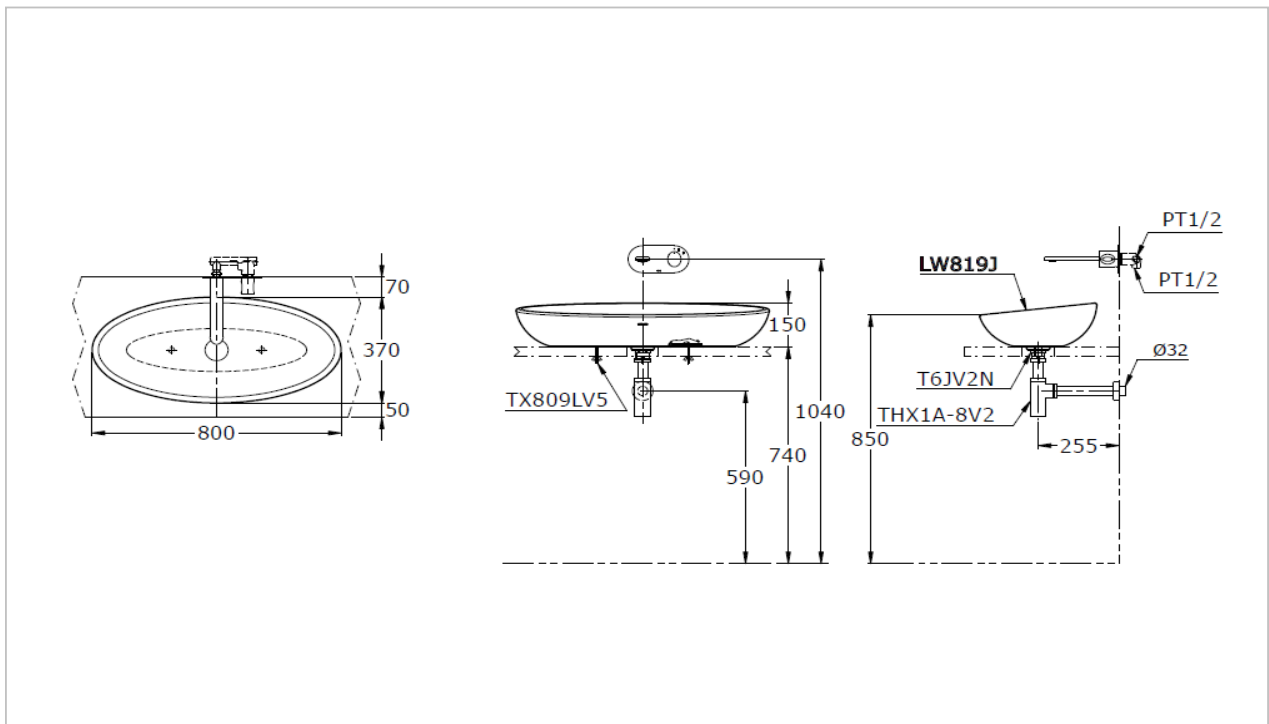

## LW819J

*"Le Muse" Console Lavatory*

### Product Features

size : 800 x 370 x 150