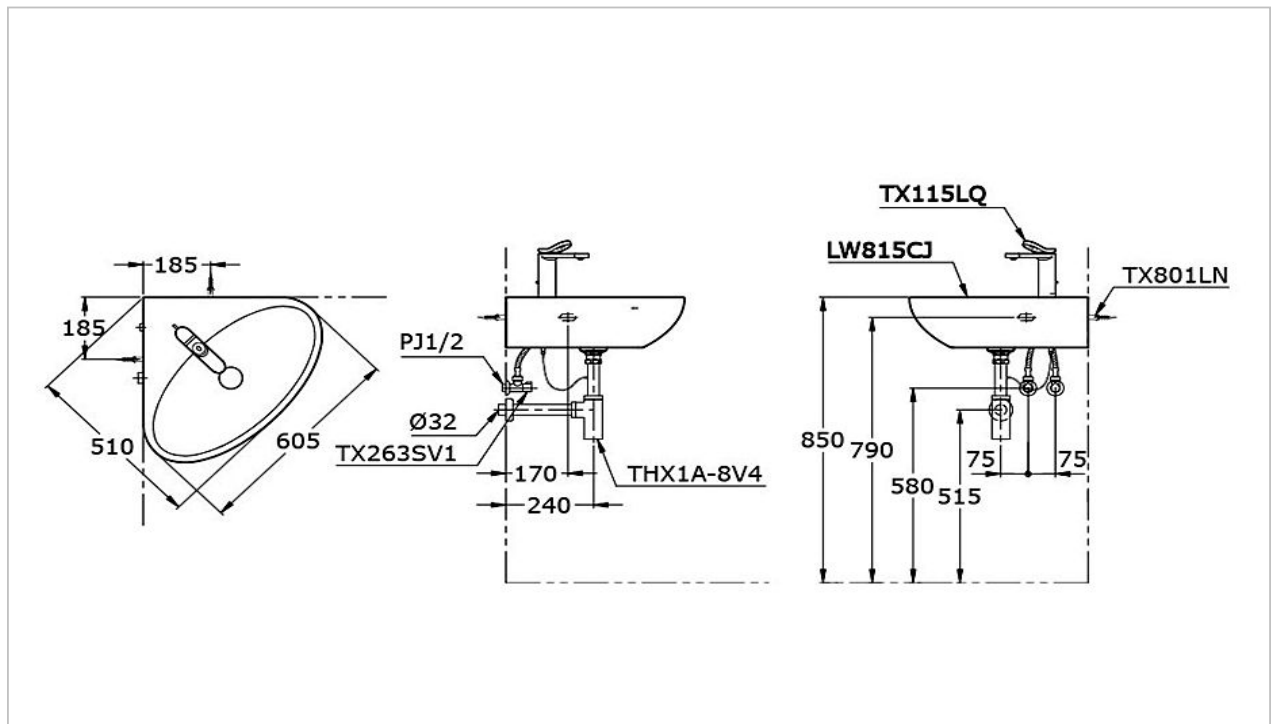

TOTO

LAVATORY

LW815CJW/F

"Le Muse" Wall Hung Lavatory

Product Features

Suggestion Fittings & Parts

Remark : We reserve the right to change some parts for suitability.

TOTO (THAILAND) CO.,LTD