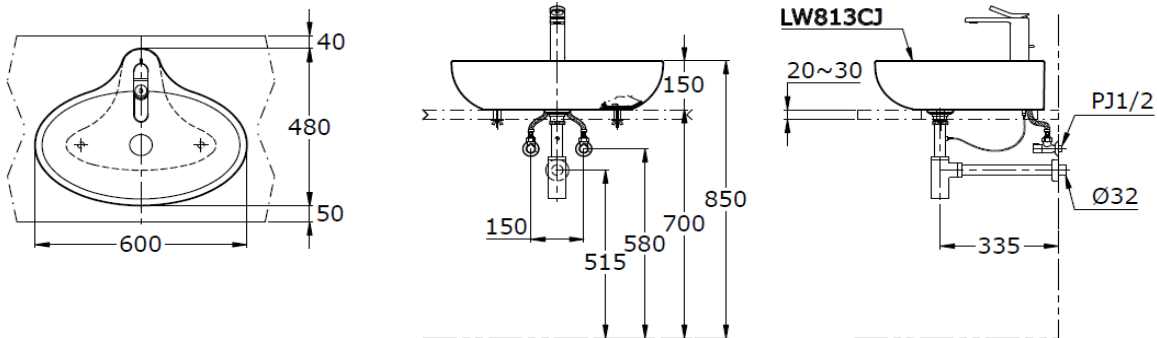

### Product Features

size : 600 x 480 x 150