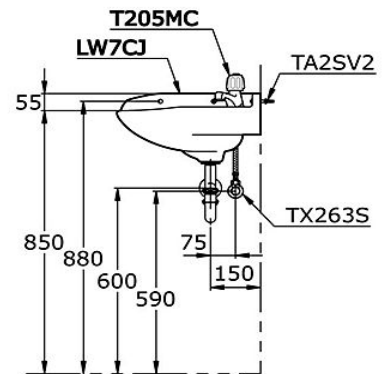

TOTO

LAVATORY

LW7CJ

Corner Lavatory

Product Features

Size : 600 x 475 mm

LW 7 CJ

Suggestion Fittings & Parts