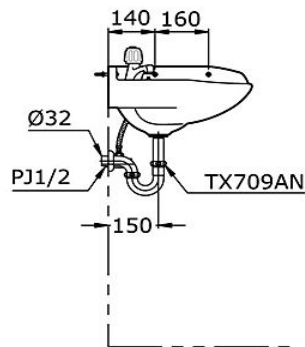

TOTO

LAVATORY

LW7CJ

Corner Lavatory

Product Features

Size : 600 x 475 mm

LW 7 CJ

Suggestion Fittings & Parts