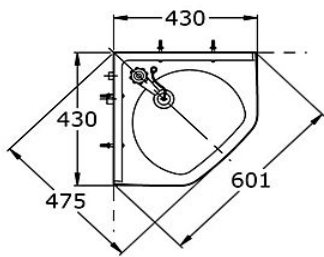

TOTO

LAVATORY

LW7CJ

Corner Lavatory

Product Features

Size : 600 x 475 mm

LW 7 CJ

Suggestion Fittings & Parts