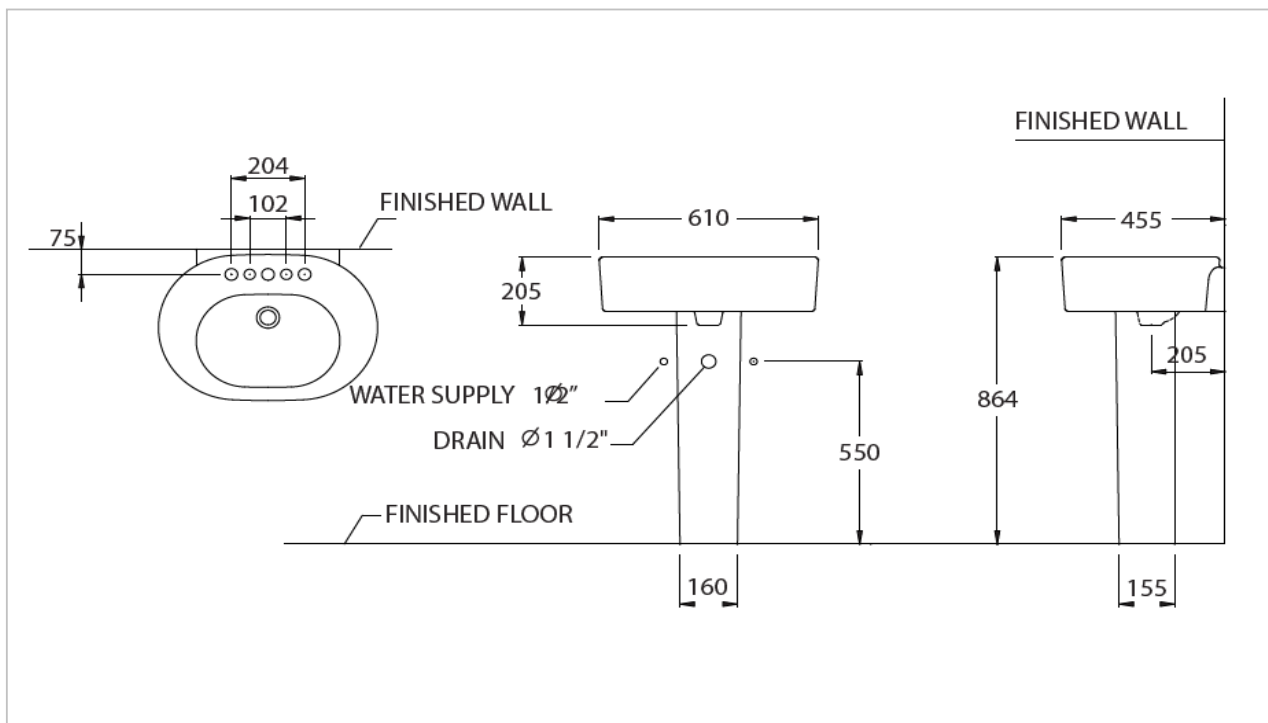

## LW790U/LW790FK

"Nexus" Pedestal Lavatory

### Product Features

Size : 610x455 mm

**LW790U** \*Standard : 1 Tap Hole

Made to Order : 3 Tap Holes (Center 8")