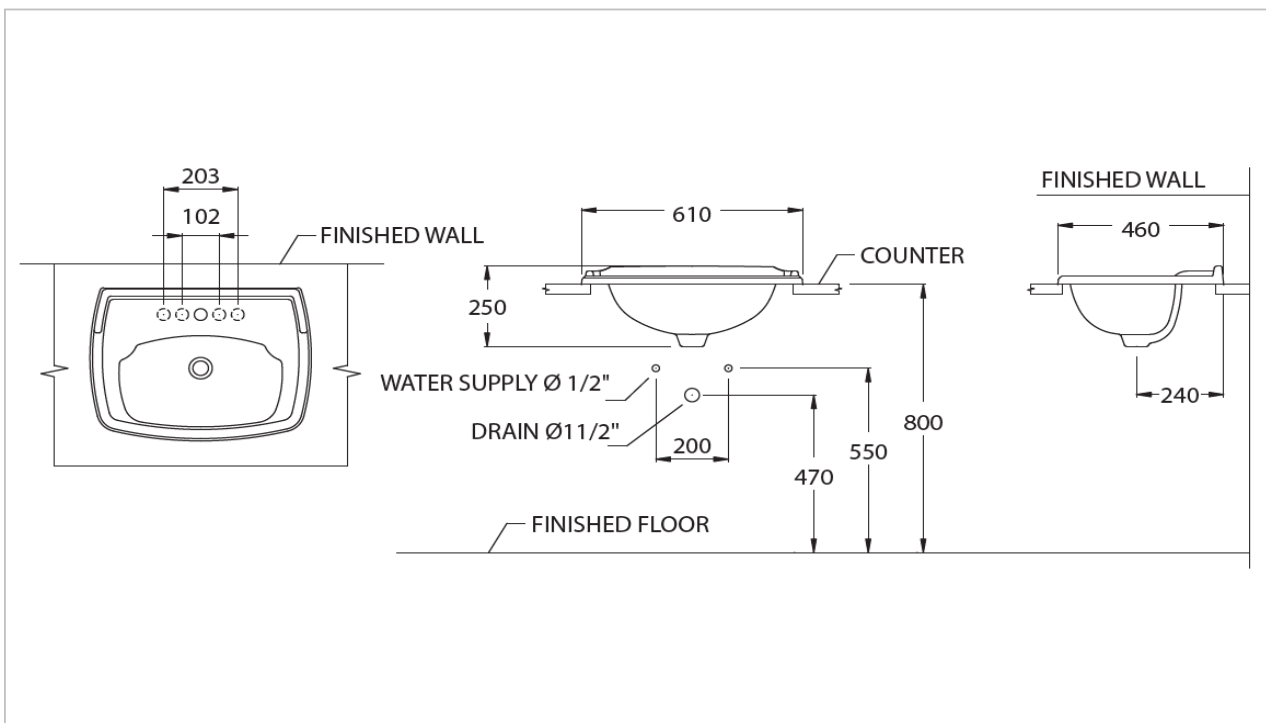

TOTO

LAVATORY

LW771U

"Barbara" Self Rimming Lavatory

Product Features

Size : 610x460 mm

Standard : 1 Tap Hole

Made to Order : 3 Tap Holes (Center 8")