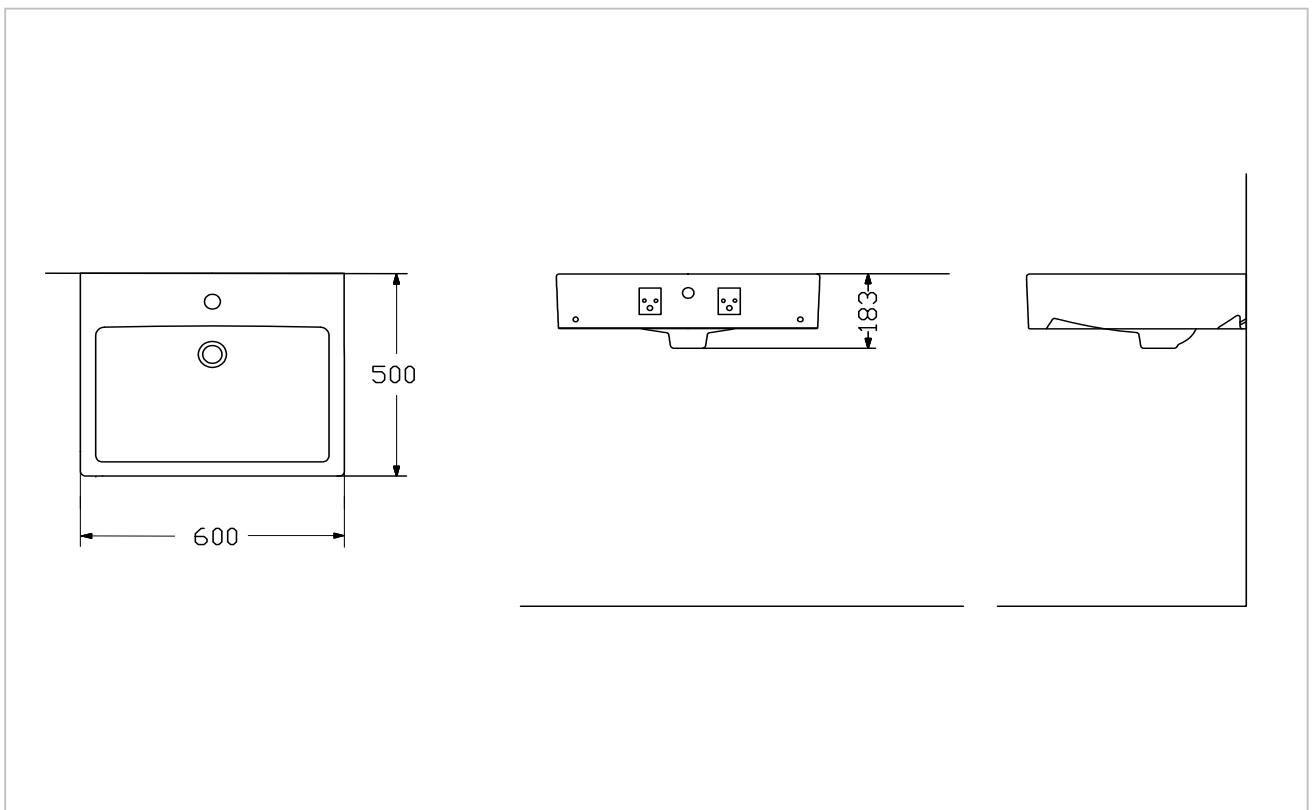

TOTO

LAVATORIES

LW712C

Wall Hung Lavatory

Product Features

Wall Hung Lavatory (1 Tap Hole)
Size : 600W x 500D x 183H mm

Suggestion Fittings & Parts

Remark : We reserve the right to change some parts for suitability.