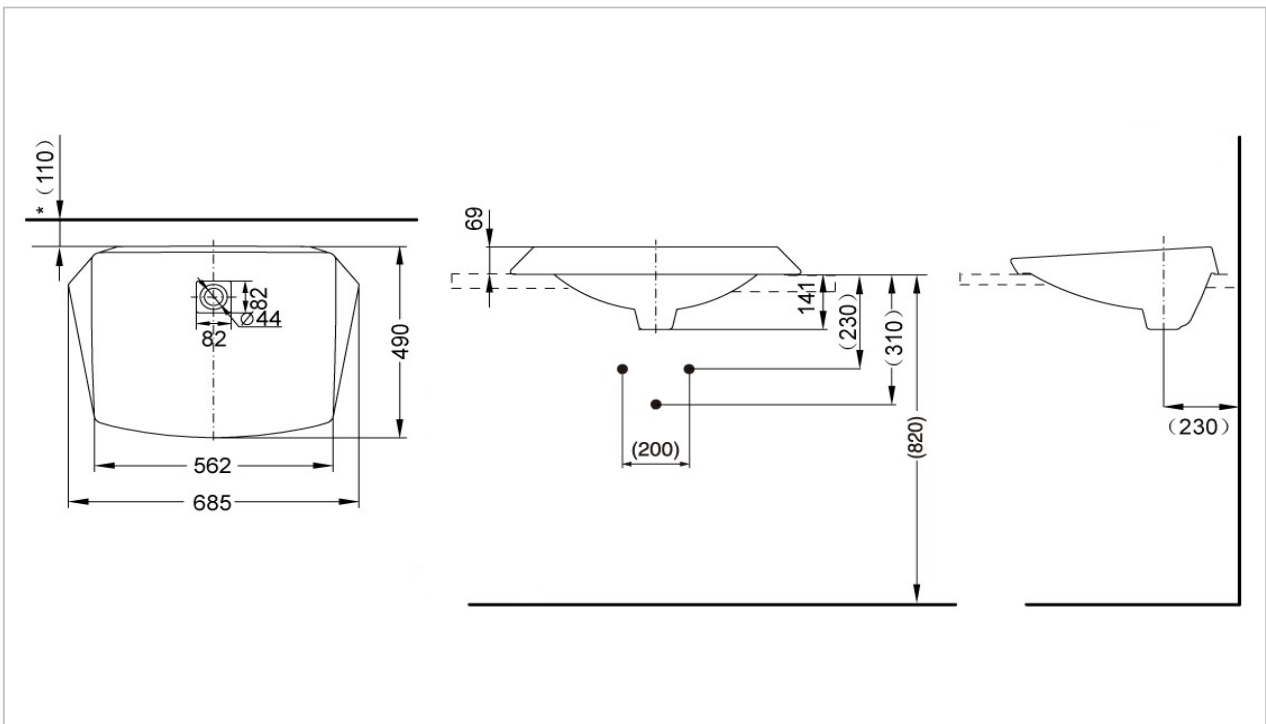

TOTO

LAVATORY

LW682B

Countertop Lavatory

Product Features

685 x 490 x 210 mm.

Suggestion Fittings & Parts

Remark : We reserve the right to change some parts for suitability.