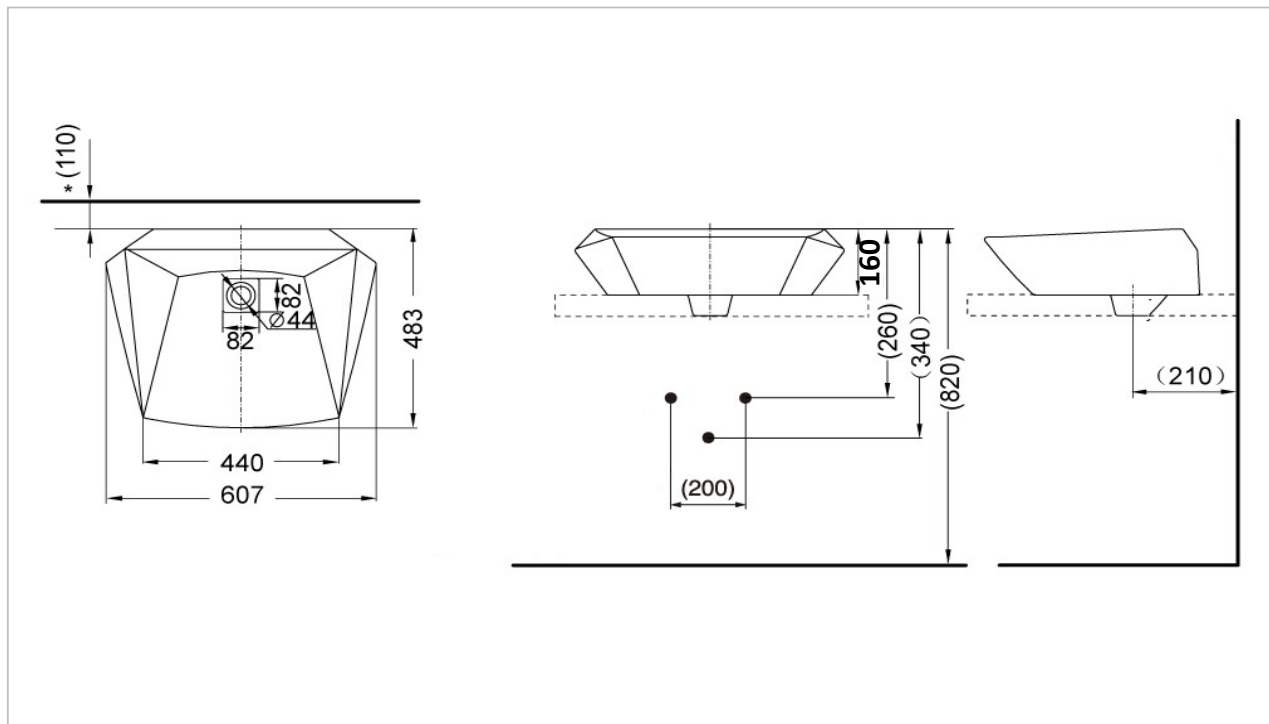

TOTO

LAVATORY

LW681B

"JEWELHEX" Console Lavatory

Product Features

size : 607 x 483 x 160 mm.

Suggestion Fittings & Parts

Remark : We reserve the right to change some parts for suitability.