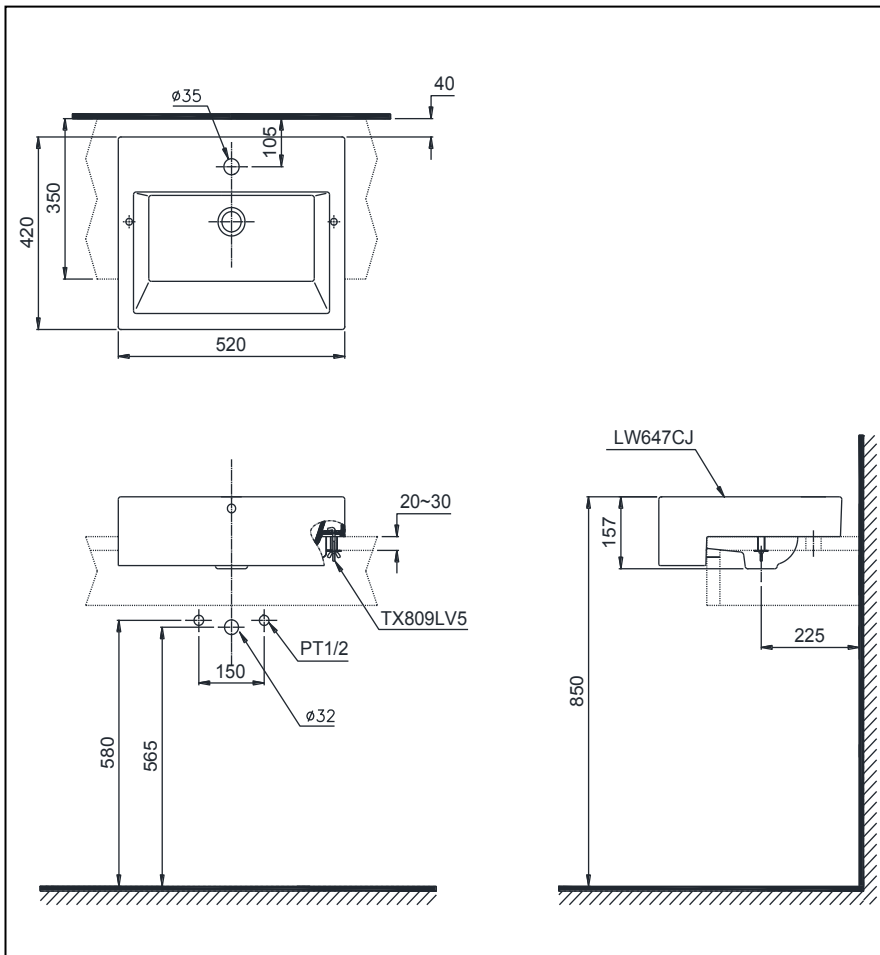

Semi Recessed Lavatory

LW647CJW/F

Features

- Modern, elegant styling
- Rear overflow

Specifications

Size : 520W x 420D (mm)

Parts description

Faucet not included

- LW647CJW/F
Semi Recessed Lavatory
- TX809LV5
Bracket

Colors

White

Drawing:

Please consult a TOTO representative for details