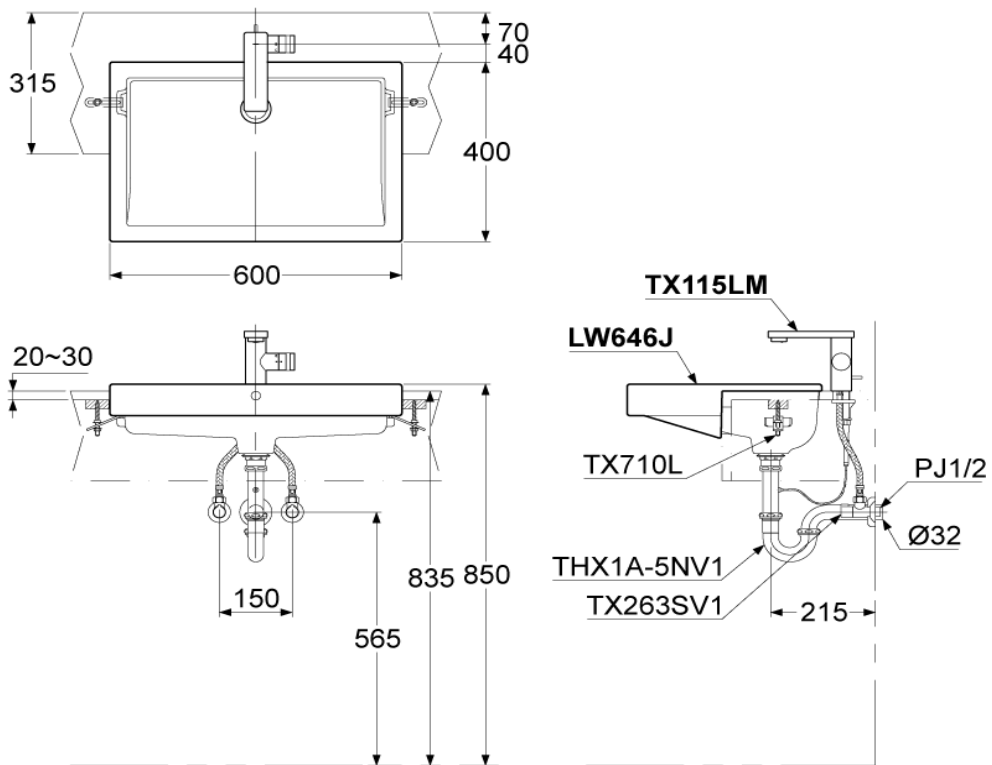

TOTO

LAVATORIES

LW646JW/F

Semi Recessed Lavatory

Product Features

Semi Recessed Lavatory
Size : 600W x 400D mm

Suggestion Fittings & Parts

Remark : We reserve the right to change some parts for suitability.