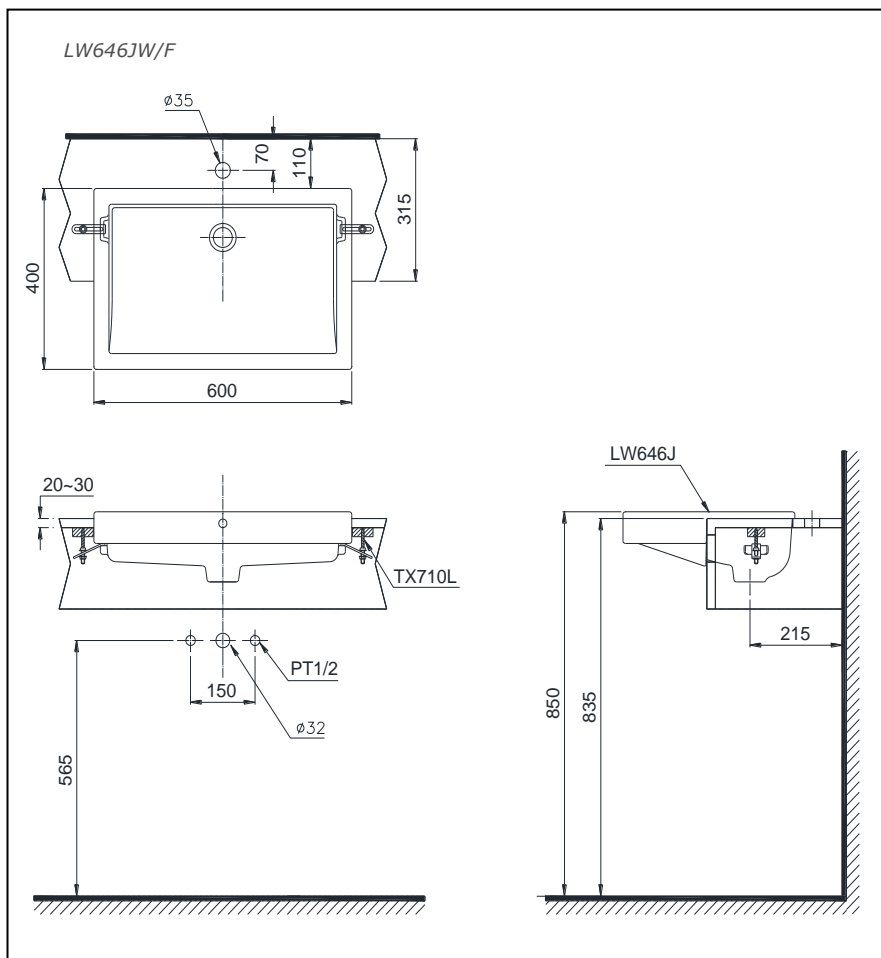

Item number: LW646JW/F

Features

- Modern, elegant styling
- Rear overflow

Specifications

Size : 600Wx400D (mm)

Parts description

● LW646JW/F

Lavatory

○ LW646J

Semi Recessed Lavatory

○ TX710L

Bracket & Screws

Semi Recessed Lavatory

Drawing:

Lavatory faucet are not included.

Colors

White

Remarks:

Please call TOTO sales representative for consultancy of lavatory faucet and drainage pipe fitting.