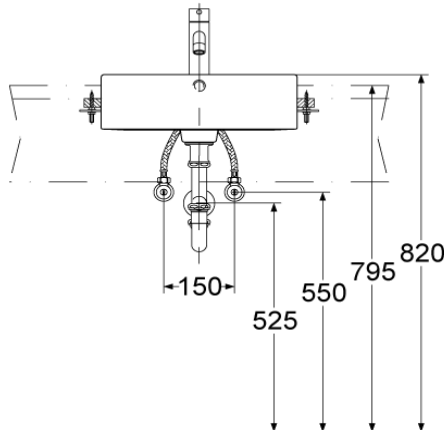

TOTO

LAVATORIES

LW642CJW/F

Semi Recessed Lavatory

Product Features

Semi Recessed Lavatory (1 Tap Hole)
Size : 415W x 485D mm

Suggestion Fittings & Parts

Remark : We reserve the right to change some parts for suitability.