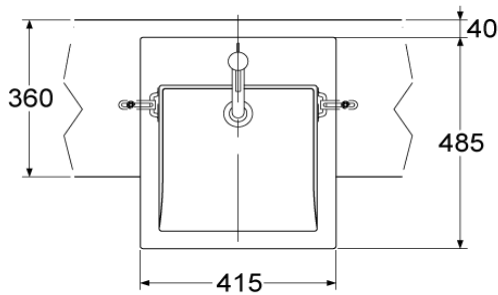

TOTO

LAVATORIES

LW642CJW/F

Semi Recessed Lavatory

Product Features

Semi Recessed Lavatory (1 Tap Hole)
Size : 415W x 485D mm

Suggestion Fittings & Parts

Remark : We reserve the right to change some parts for suitability.