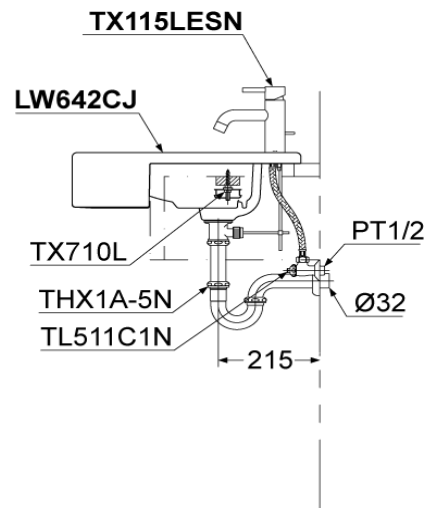

TOTO

LAVATORIES

LW642CJW/F

Semi Recessed Lavatory

Product Features

Semi Recessed Lavatory (1 Tap Hole)
Size : 415W x 485D mm

Suggestion Fittings & Parts

Remark : We reserve the right to change some parts for suitability.