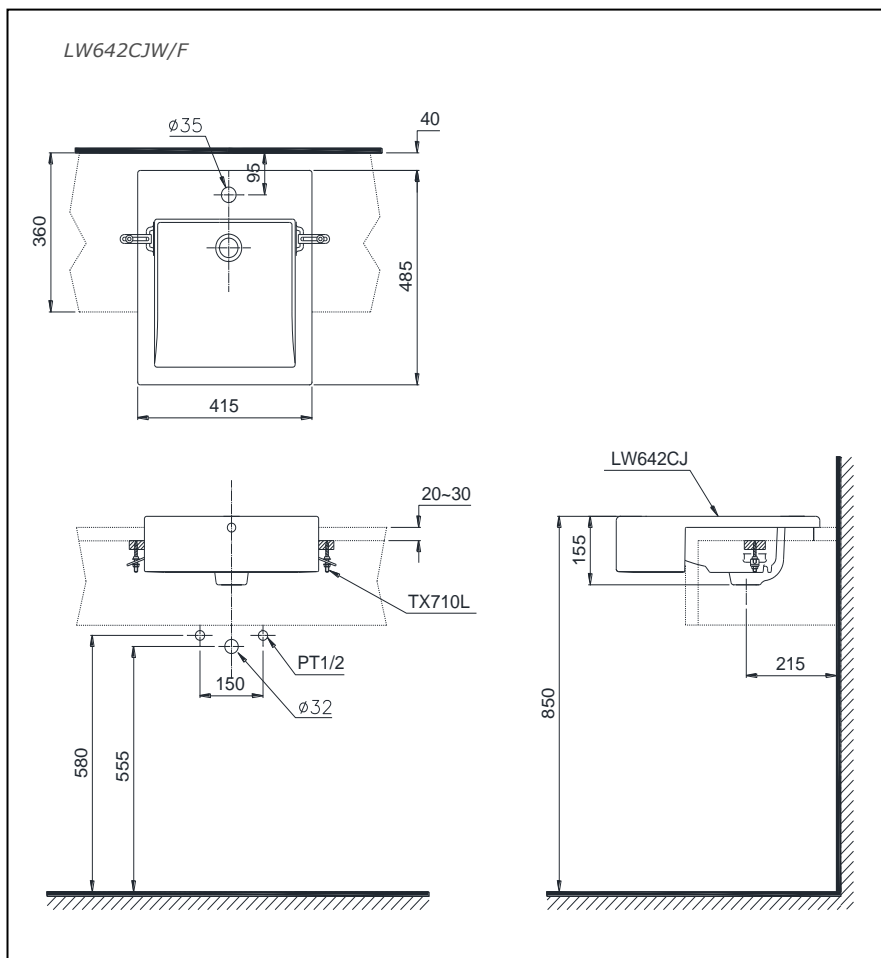

Item number: LW642CJW/F

Features

- Modern, elegant styling
- Rear overflow

Specifications

Size : 415Wx485D (mm)

Parts description

● LW642CJW/F

Lavatory

○ LW642CJ

Semi Recessed Lavatory

○ TX710L

Bracket & Screws

Semi Recessed Lavatory

Drawing:

Lavatory faucet are not included.

Colors

White

Remarks:

Please call TOTO sales representative for consultancy of lavatory faucet and drainage pipe fitting.