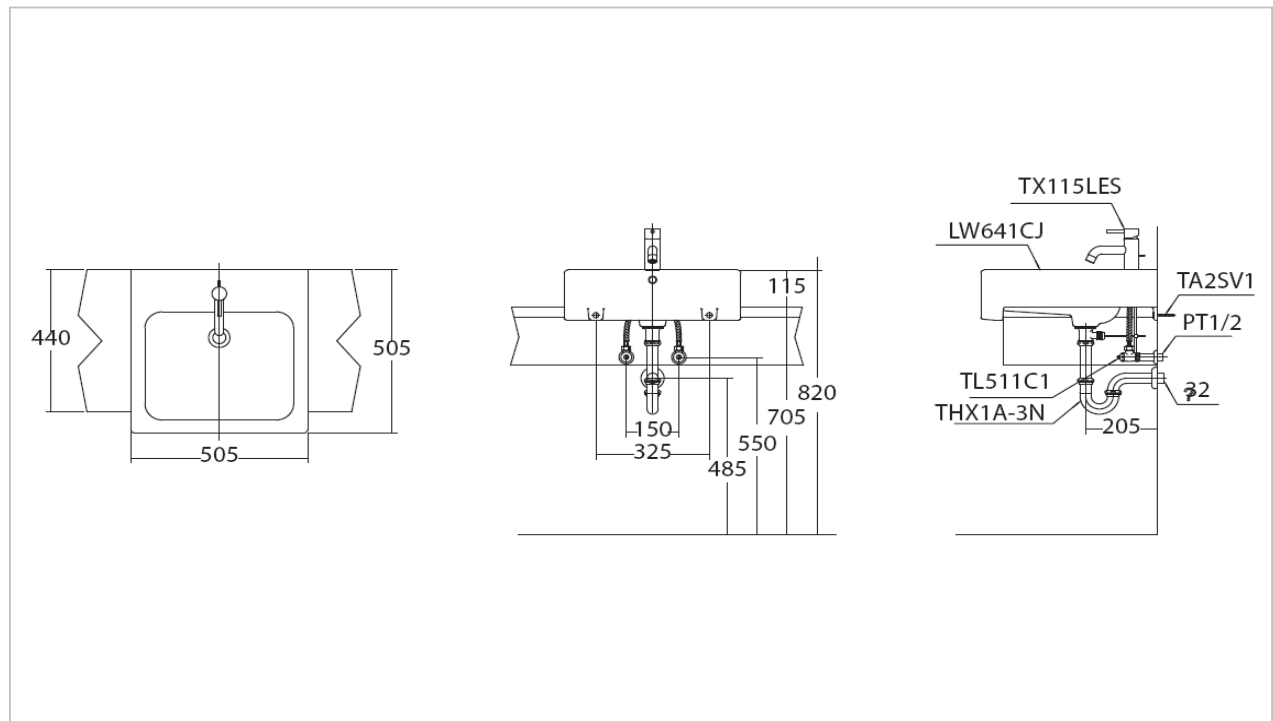

TOTO

LAVATORY

LW641CJ

Semi Recessed Lavatory

Product Features

Size : 505x505x115 mm

Standard : 1 Tap Hole

Made to Order : 3 Tap Holes (Center 8")