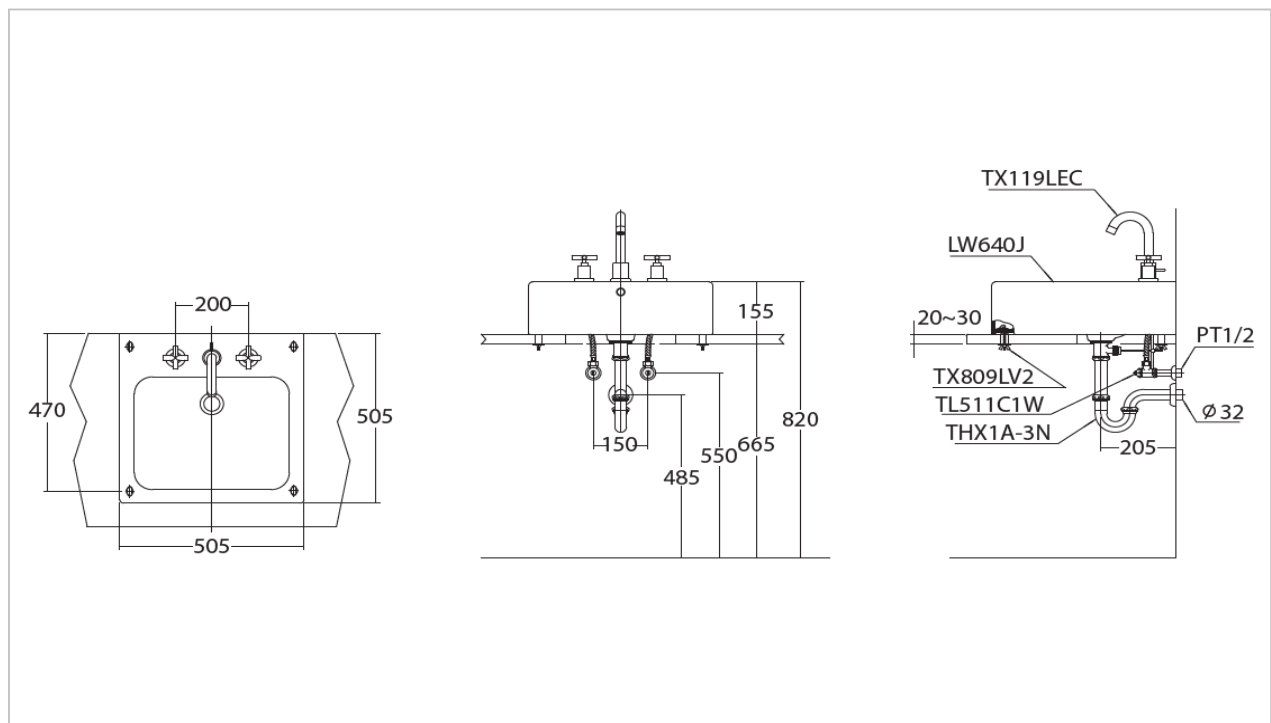

#### Product Features

Size : 505x505x155 mm