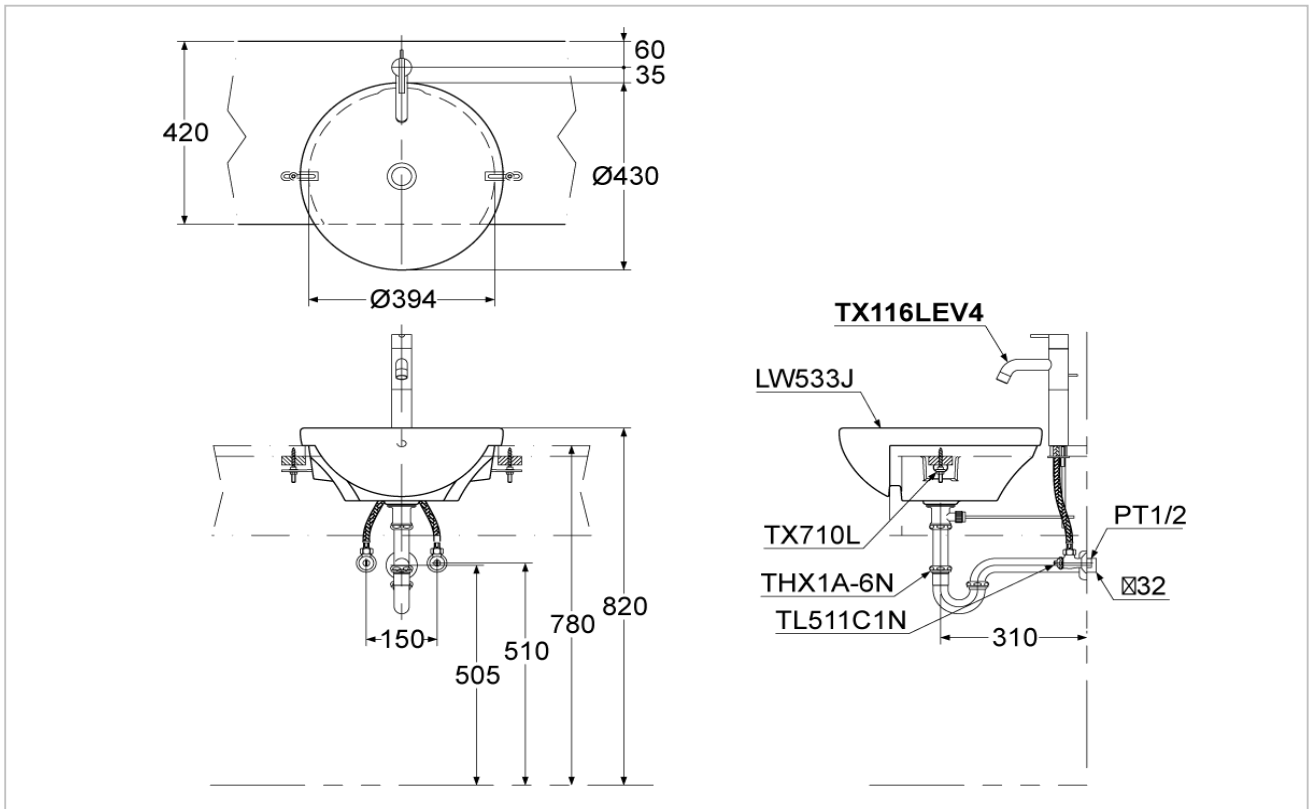

TOTO

LAVATORIES

LW533JW/F

Semi Recessed Lavatory

Product Features

Semi Recessed Lavatory
Size : 430W x 430D mm

Suggestion Fittings & Parts

Remark : We reserve the right to change some parts for suitability.