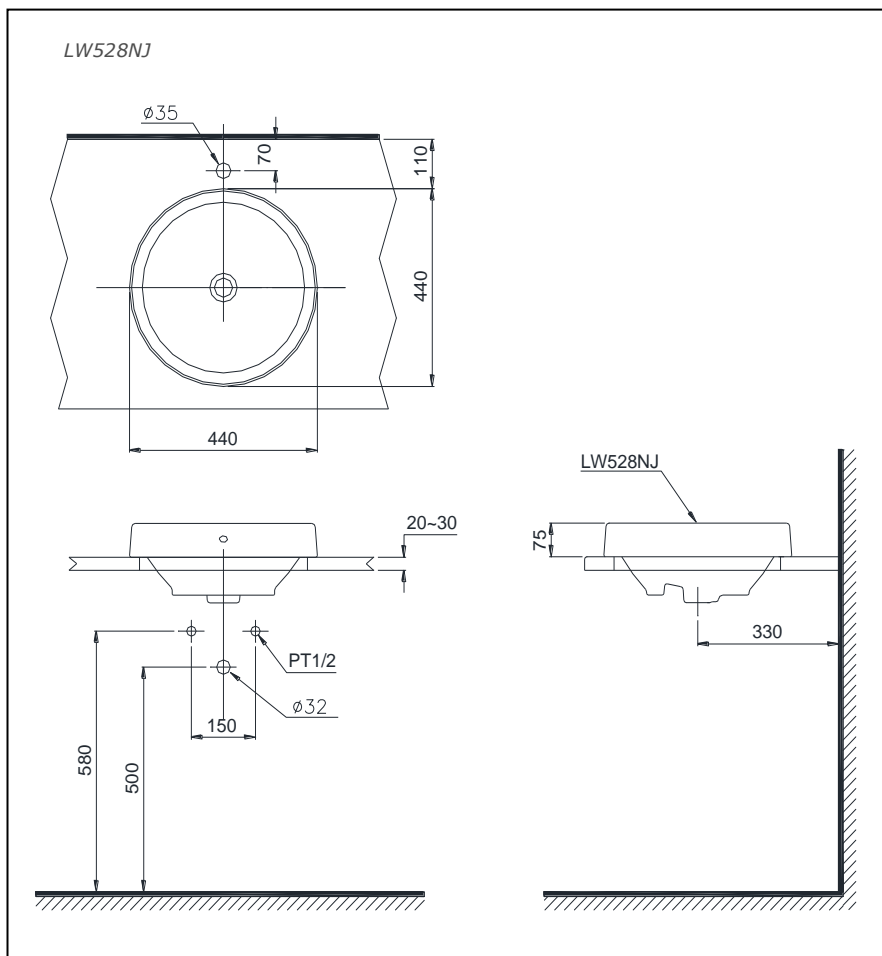

Semi Recessed Lavatory

Drawing:

Colors

White

Remarks:

Please call TOTO sales representative for consultancy of lavatory faucet and drainage pipe fitting.