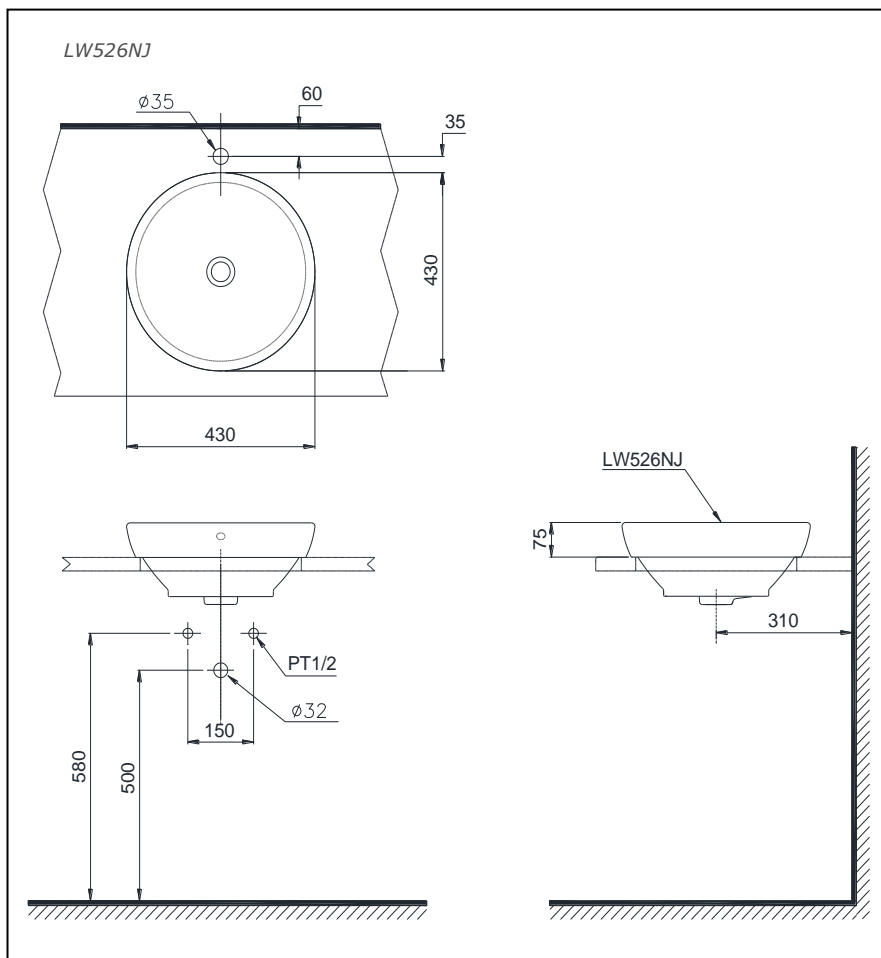

Item number: **LW526NJ**

Features

- Modern, elegant styling
- Rear overflow

Specifications

Size : 430Wx430Dx75H (mm)

Parts description

● LW526NJ

Lavatory

○ LW526NJ

Semi Recessed Lavatory

Lavatory faucet are not included.

Semi Recessed Lavatory

Drawing:

Colors

White

Remarks:

Please call TOTO sales representative for consultancy of lavatory faucet and drainage pipe fitting.