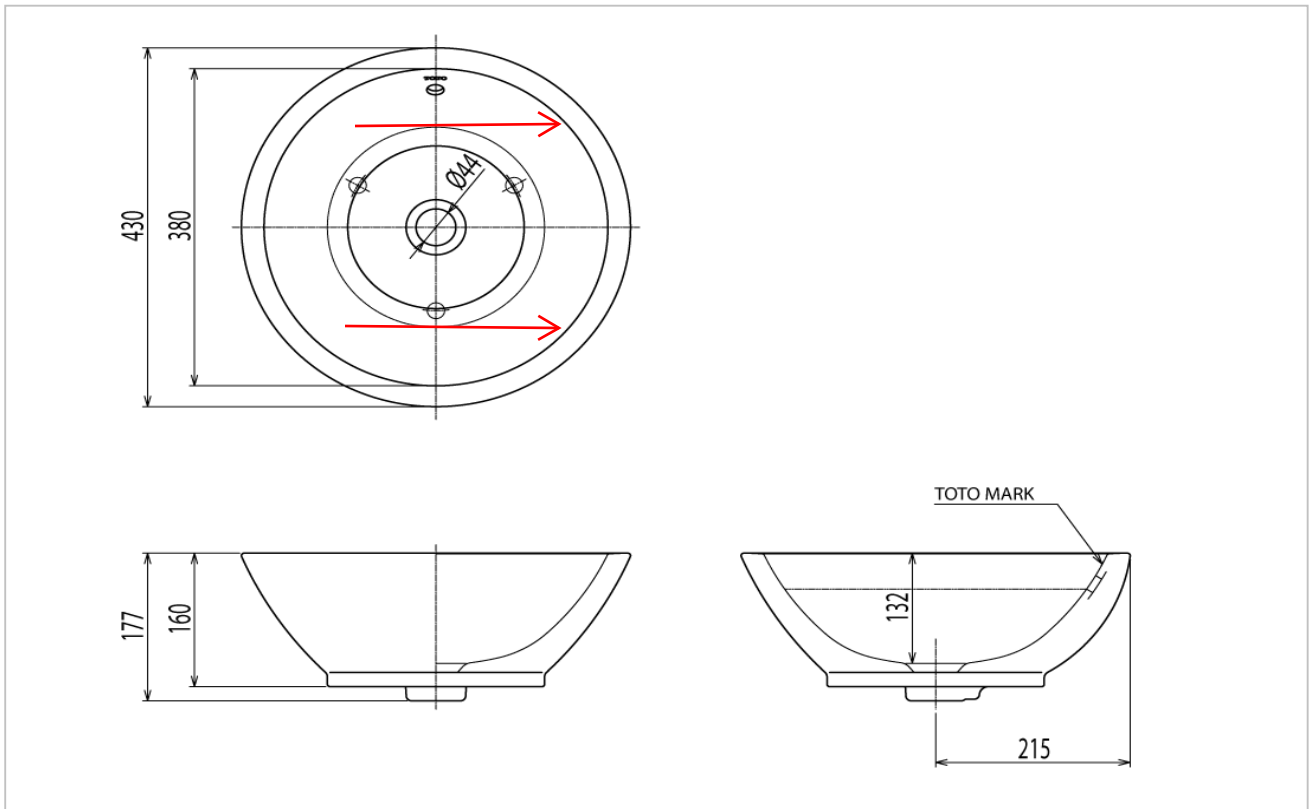

TOTO

LAVATORIES

LW523J

Console Lavatory

Product Features

Console Lavatory

Size : 430W x 430D x 160H mm

Suggestion Fittings & Parts