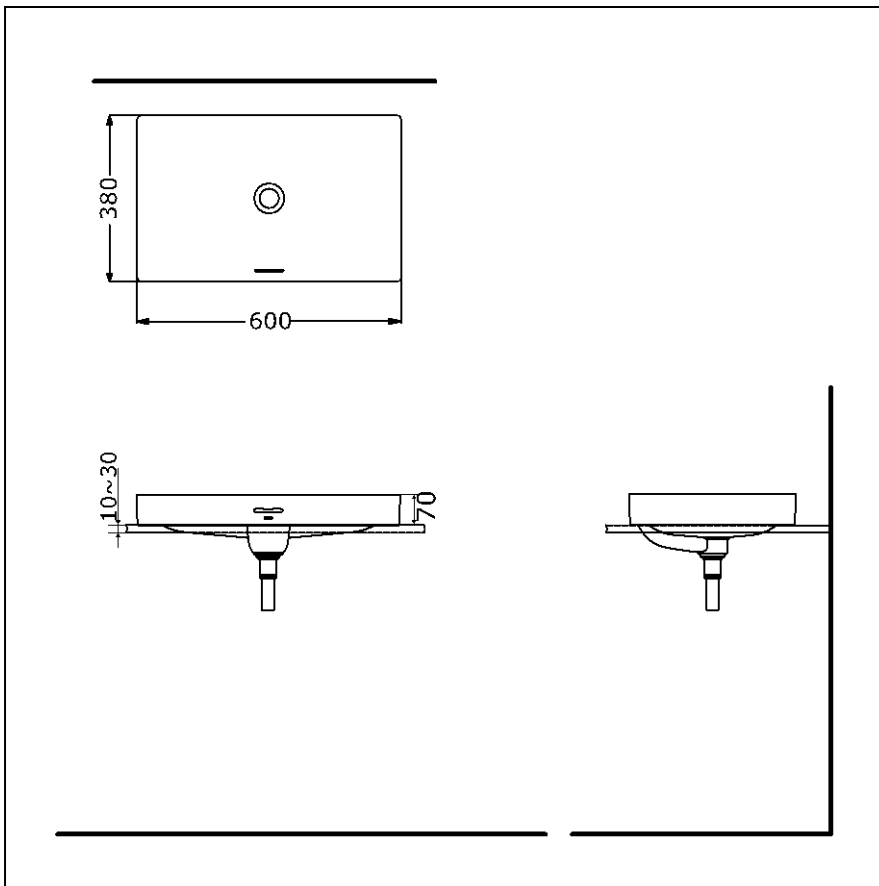

Drawing:

TOTO (THAILAND) CO.,LTD
Bangkok Office : G Tower Grand Rama 9,12th Floor, South Wing, 9 Rama IX Road,Huaykwang Sub-district,Huaykwang District, Bangkok. 10310 Thailand
Tel : +(66)2-117-9520(AUTO) Fax : +(66)2-117-9527
th.toto.com