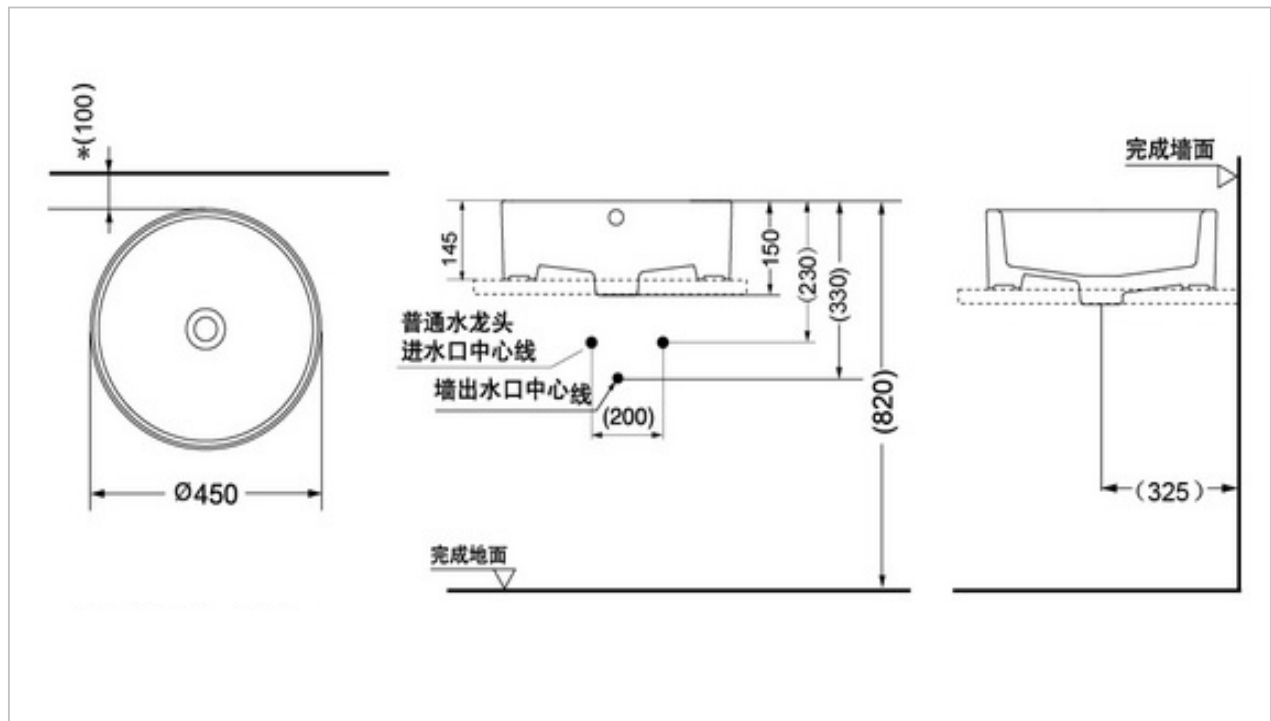

TOTO

LAVATORY

LW387B

Console Lavatory

Product Features

Size : - ■■* × % ■■* mm

Suggestion Fittings & Parts

Remark : We reserve the right to change some parts for suitability.