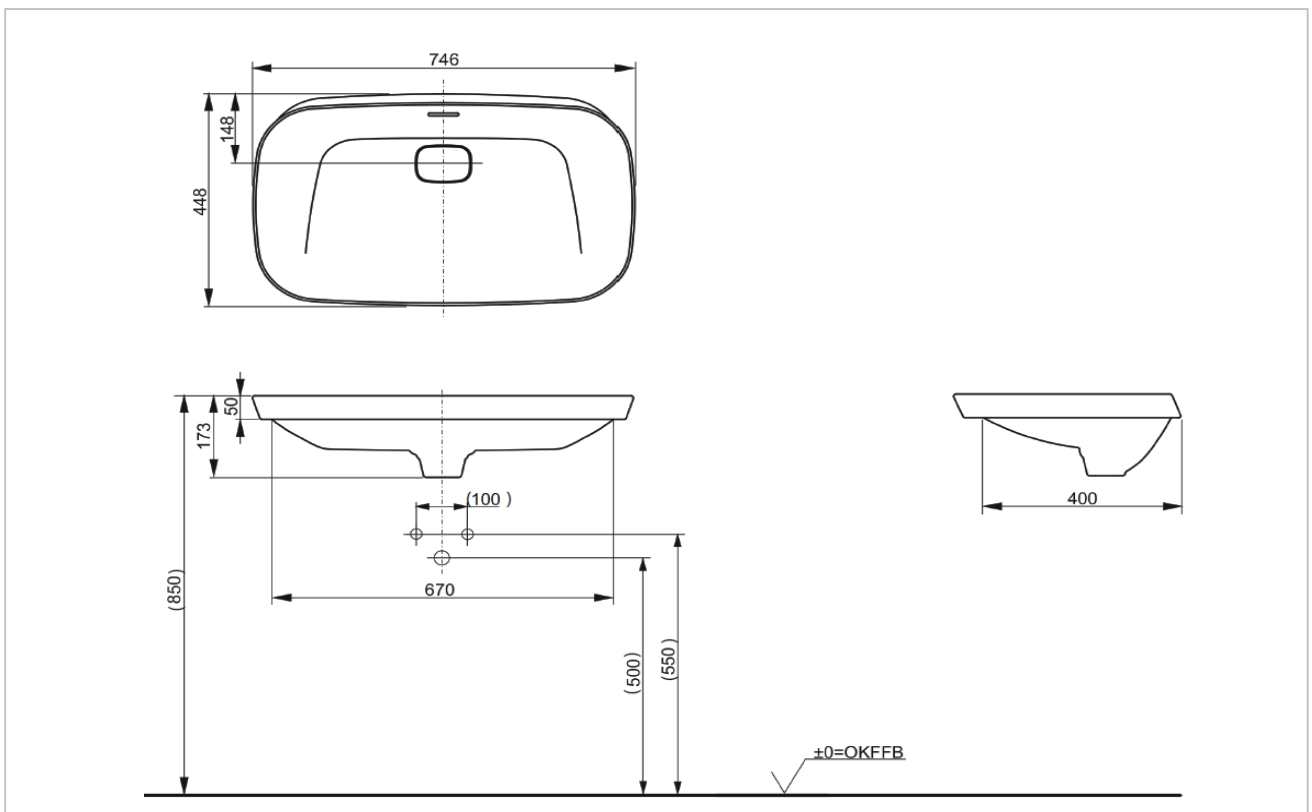

TOTO

LAVATORIES

LW3717HY

NEOREST

Product Features

Self Rimming Lavatory
Size : 746W x 448D x 173H mm
with CeFiONtect

TOTO
GREEN
CHALLENGE

reddot design award
winner 2015