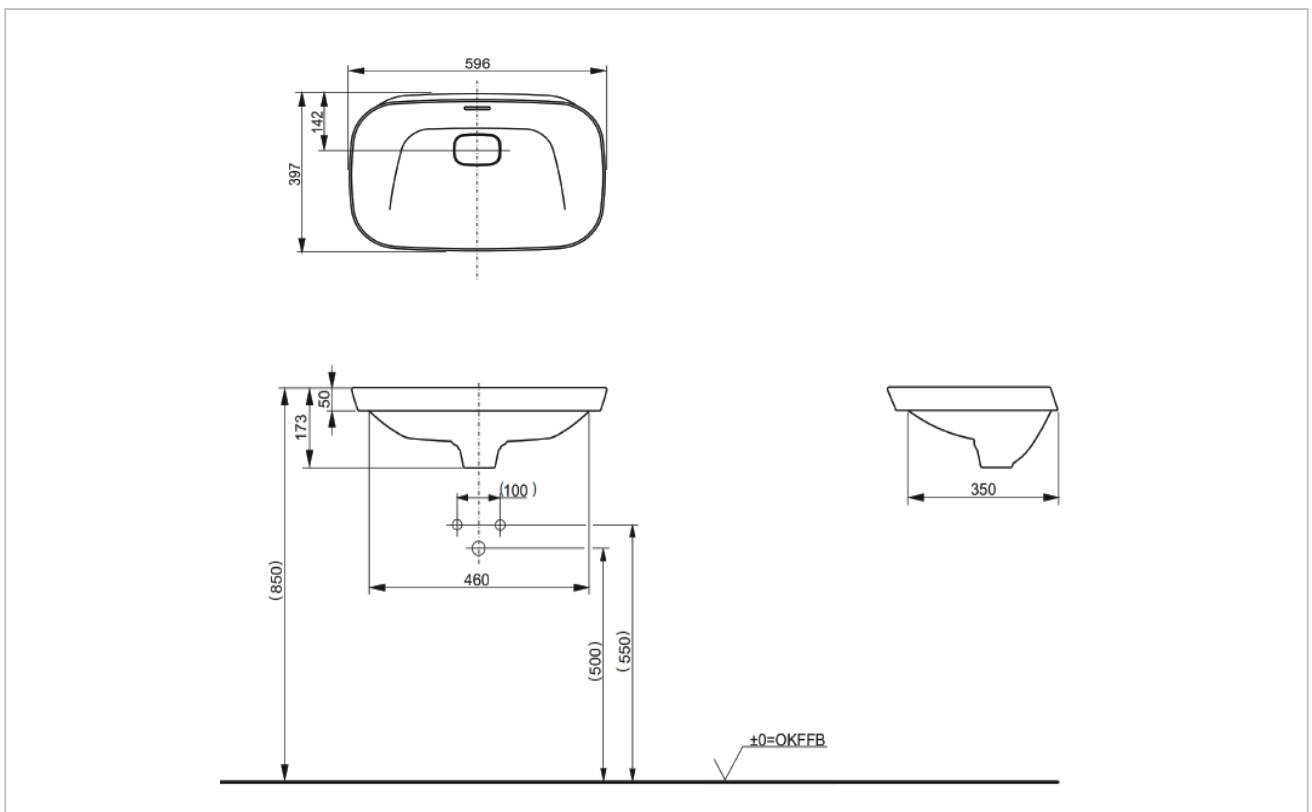

TOTO

LAVATORIES

LW3716HY

NEOREST

Product Features

Self Rimming Lavatory
Size : 596W x 397D x 173H mm
with CeFiONtect

TOTO
GREEN
CHALLENGE

reddot design award
winner 2015