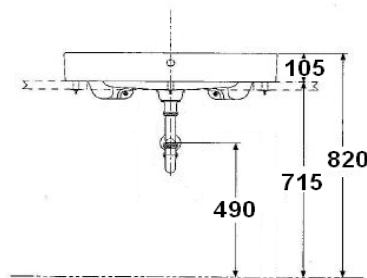

TOTO

LAVATORY

LW316CJW/F

"Cube" Console Lavatory

Product Features

Size : 655x500x105 mm

Suggestion Fittings & Parts

Remark : We reserve the right to change some parts for suitability.