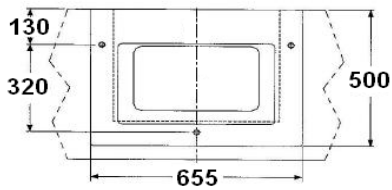

TOTO

LAVATORY

LW316CJW/F

"Cube" Console Lavatory

Product Features

Size : 655x500x105 mm

Suggestion Fittings & Parts

Remark : We reserve the right to change some parts for suitability.