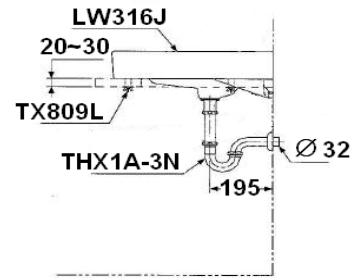

TOTO

LAVATORY

LW316CJW/F

"Cube" Console Lavatory

Product Features

Size : 655x500x105 mm

Suggestion Fittings & Parts

Remark : We reserve the right to change some parts for suitability.