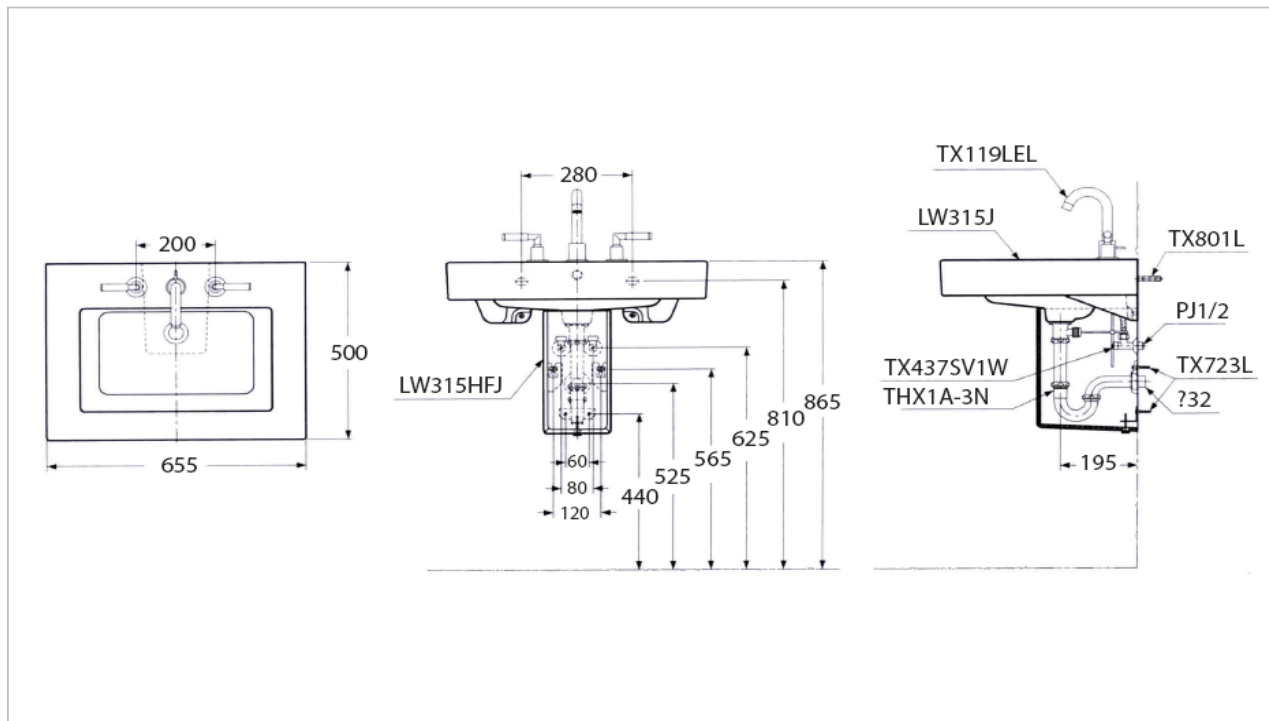

# LW315J

"Cube" Pedestal Lavatory

## Product Features

Half Pedestal Lavatory

Size : 655x500 mm

Standard : 1 Tap Hole

Made to Order : 3 Tap Holes (Center 8")