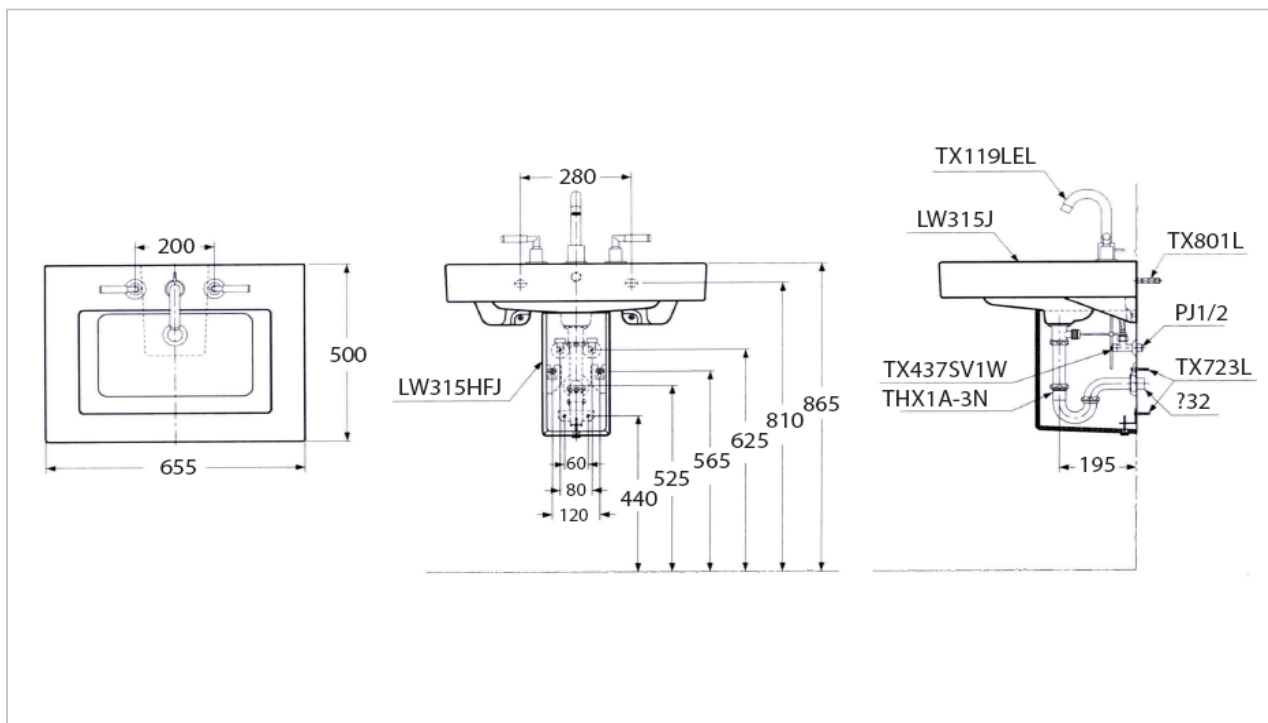

TOTO

LAVATORY

LW315CJW/F/LW315HFJW/F

"Cube" Pedestal Lavatory

Product Features

Half Pedestal Lavatory

Size : 655x500 mm

Standard : 1 Tap Hole

Made to Order : 3 Tap Holes (Center 8")

Suggestion Fittings & Parts

Remark : We reserve the right to change some parts for suitability.

TOTO (THAILAND) CO.,LTD

Bangkok Office : 598 Q House Ploenjit Building., G floor., Ploenchit Rd., Lumpini, Pathumwan, Bangkok. 10330 Thailand