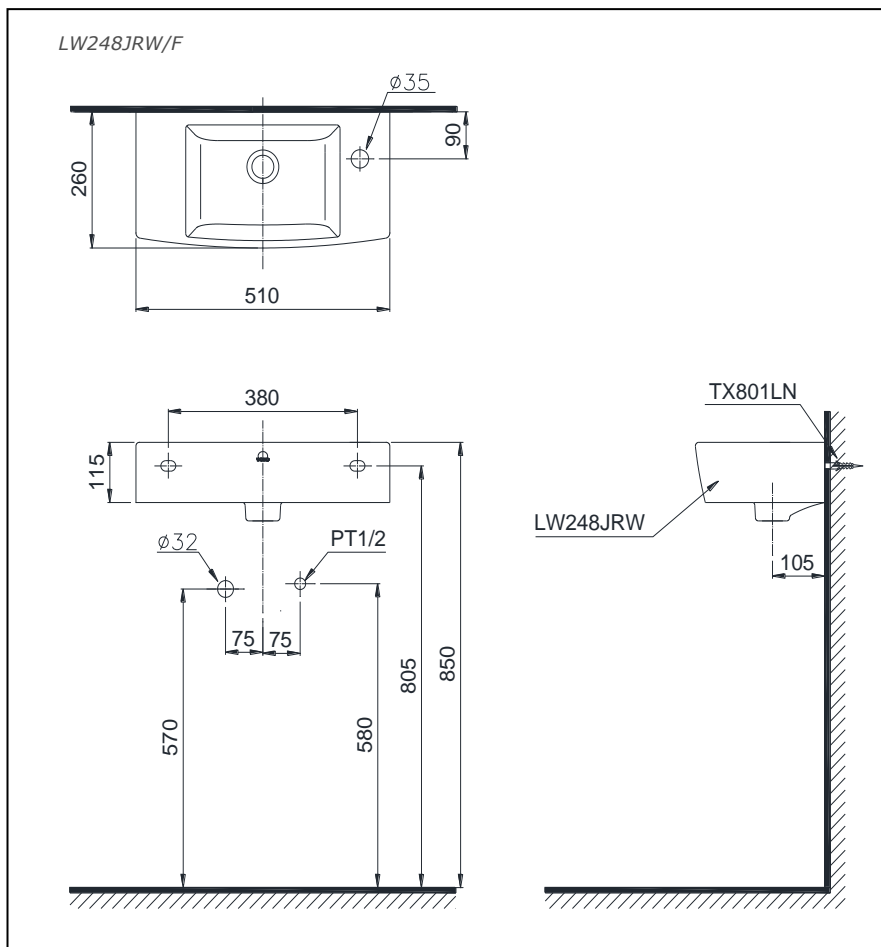

Item number: **LW248JRW/F**

Features

- Wall-mounted design for save Space
- Modern and fashionable design, And smooth lines
- Rear overflow

Specifications

Size : 510Wx260Dx115H (mm)

Parts description

- **LW248JRW/F**
Lavatory
 - **LW248JRW**
Lavatory Body
 - **TX801LN**
Screw & Bracket

Wall Hung Lavatory

Drawing:

Lavatory faucet are not included.

Colors

White