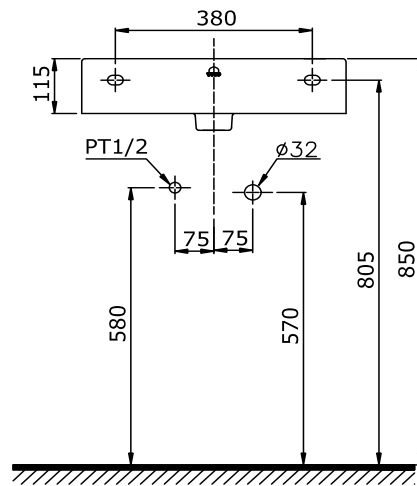

TOTO

LAVATORIES

LW248JLW/F

Wall Hung Lavatory

Product Features

Wall Hung Lavatory (1 Tap Hole)
Size : 510W x 260D mm

Suggestion Fittings & Parts

Remark : We reserve the right to change some parts for suitability.