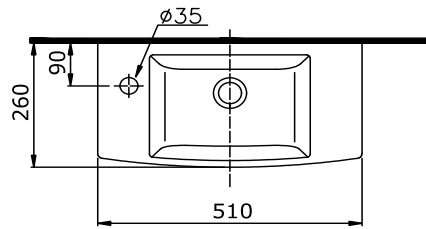

TOTO

LAVATORIES

LW248JLW/F

Wall Hung Lavatory

Product Features

Wall Hung Lavatory (1 Tap Hole)
Size : 510W x 260D mm

Suggestion Fittings & Parts

Remark : We reserve the right to change some parts for suitability.