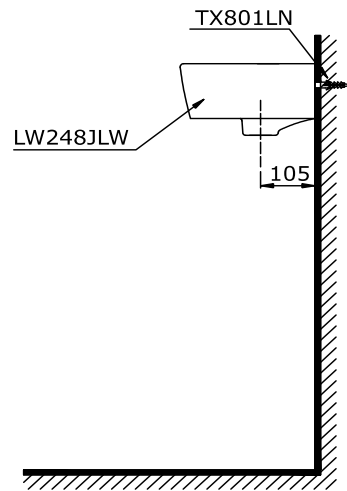

TOTO

LAVATORIES

LW248JLW/F

Wall Hung Lavatory

Product Features

Wall Hung Lavatory (1 Tap Hole)
Size : 510W x 260D mm

Suggestion Fittings & Parts

Remark : We reserve the right to change some parts for suitability.