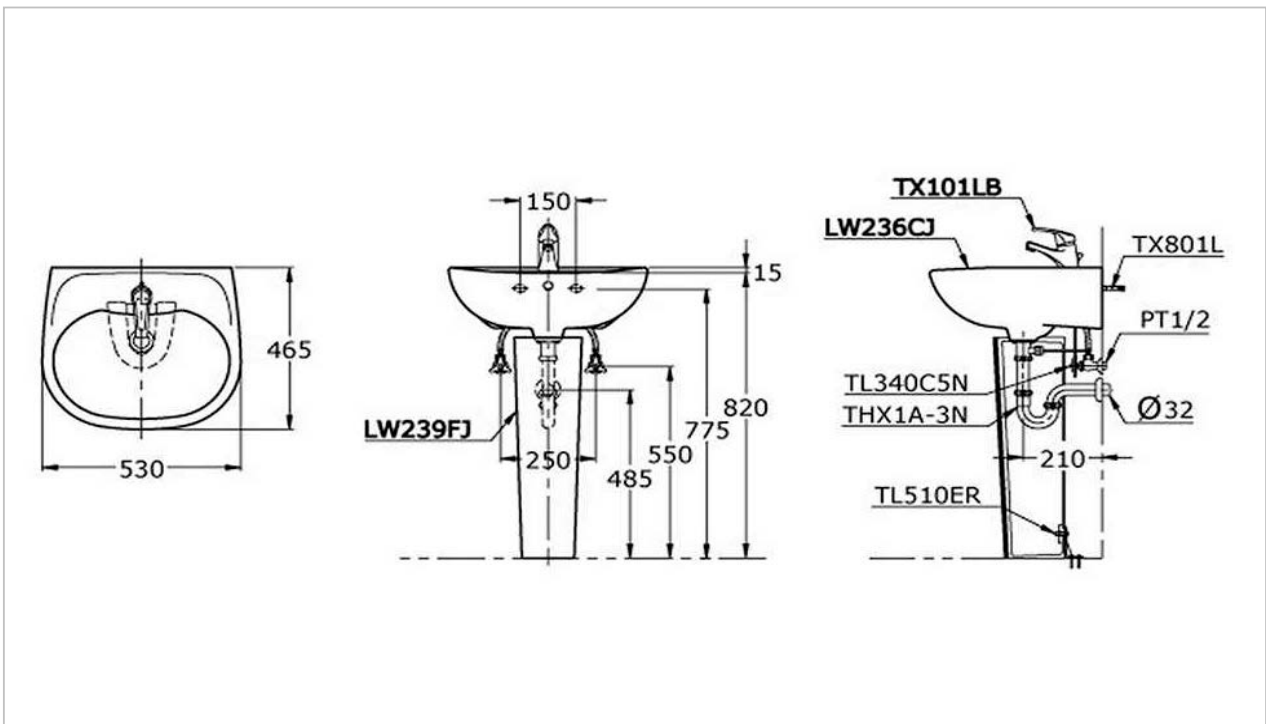

TOTO

TOILET

LW236CJ/LW239F

Pedestal Lavatory

Product Features

Suggestion Fittings & Parts

Remark : We reserve the right to change some parts for suitability.

TOTO (THAILAND) CO.,LTD