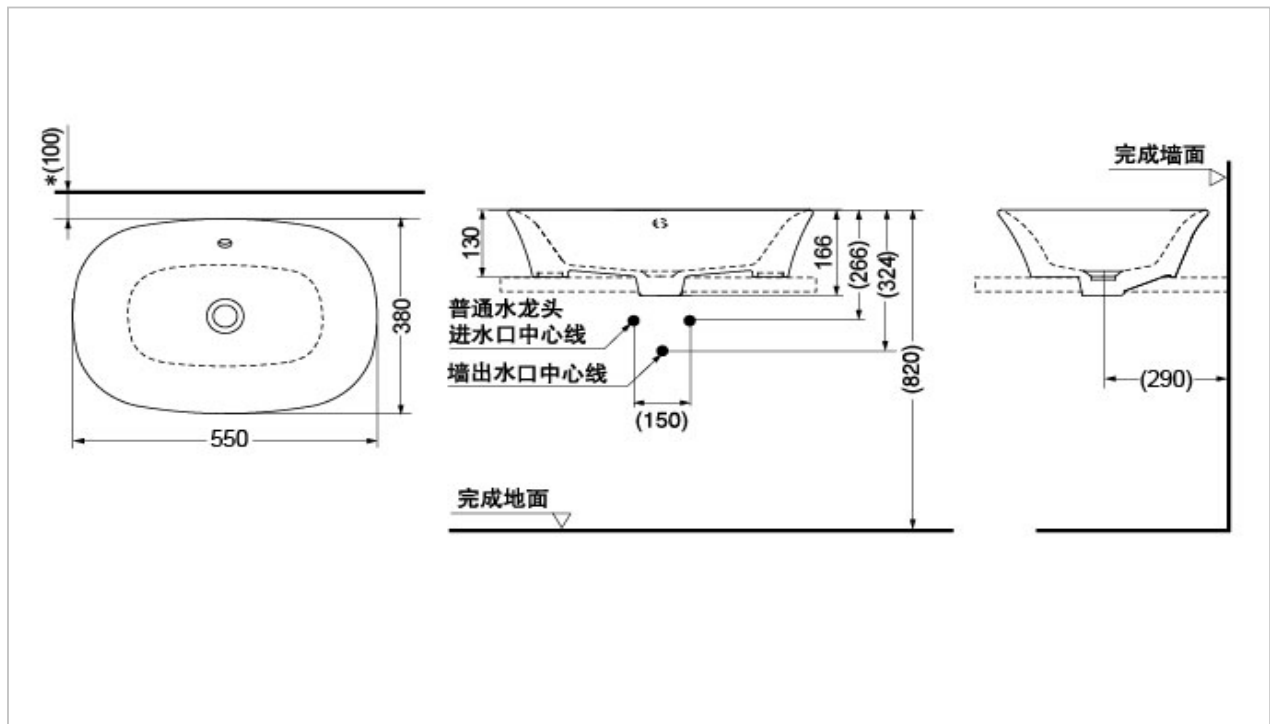

TOTO

LAVATORY

LW190B

"Willow" Console Lavatory

Product Features

Size : 380x550x166 mm.

Suggestion Fittings & Parts

Remark : We reserve the right to change some parts for suitability.