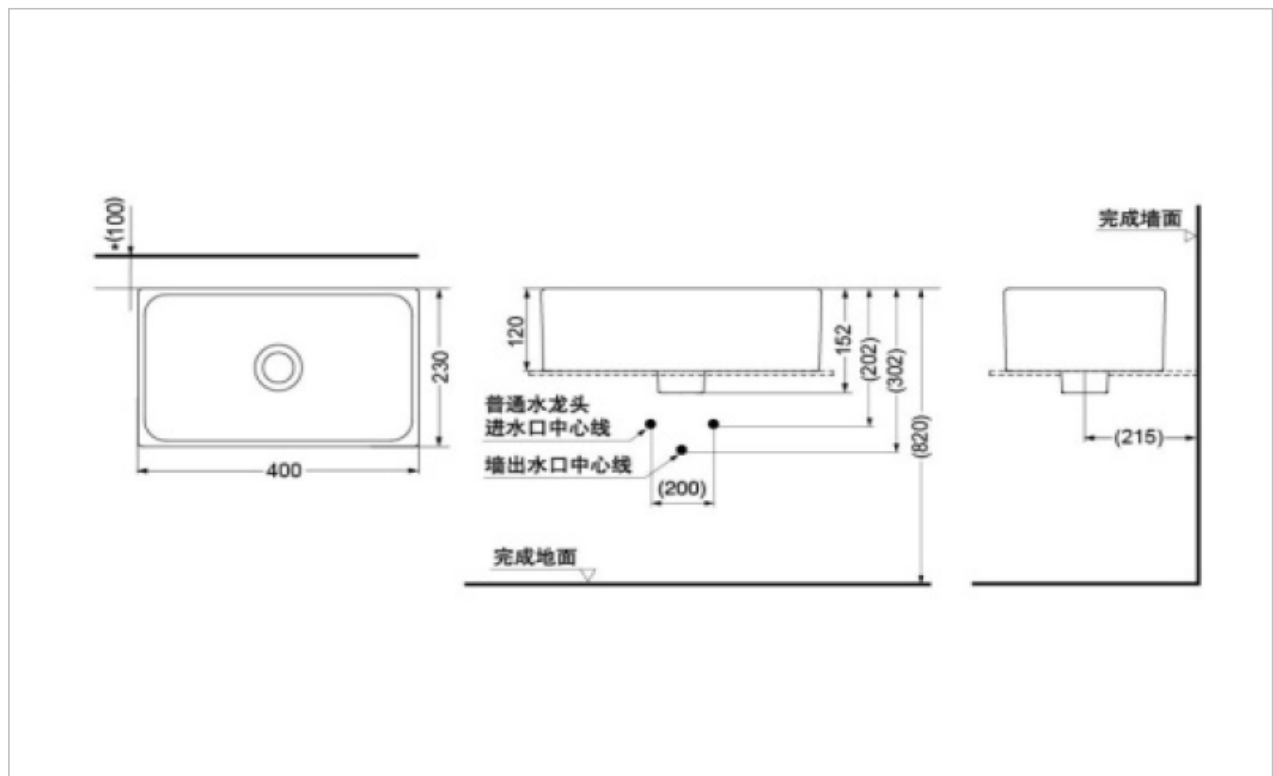

TOTO

LAVATORY&SHOWER

LW1734B

Console Basin

Product Features

Size : 400 × 230 × 120 mm

Suggestion Fittings & Parts

Remark : We reserve the right to change some parts for suitability.