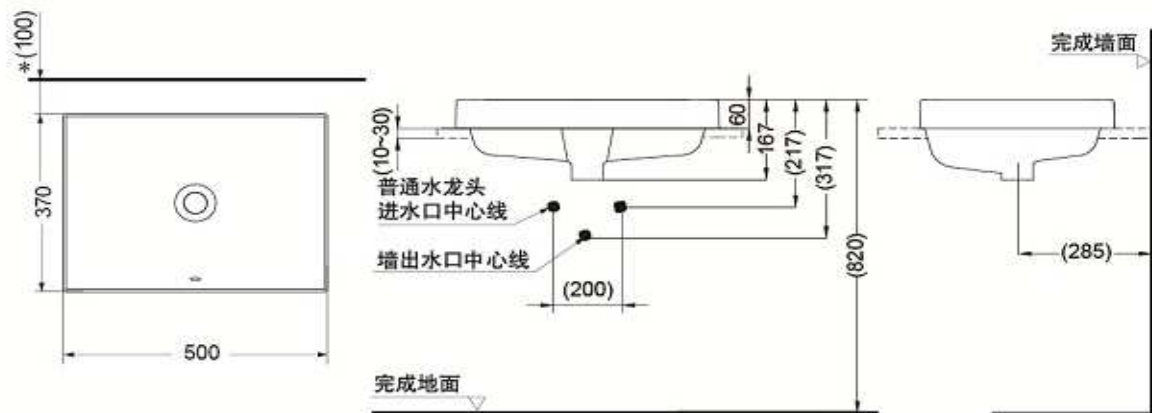

TOTO

SANITARY WARES

LW1715B

Console Lavatory

Product Features

Console Lavatory
Size : w:500xd:370xh:60(mm)
with CeFIONtect

Suggestion Fittings & Parts

Remark : We reserve the right to change some parts for suitability.