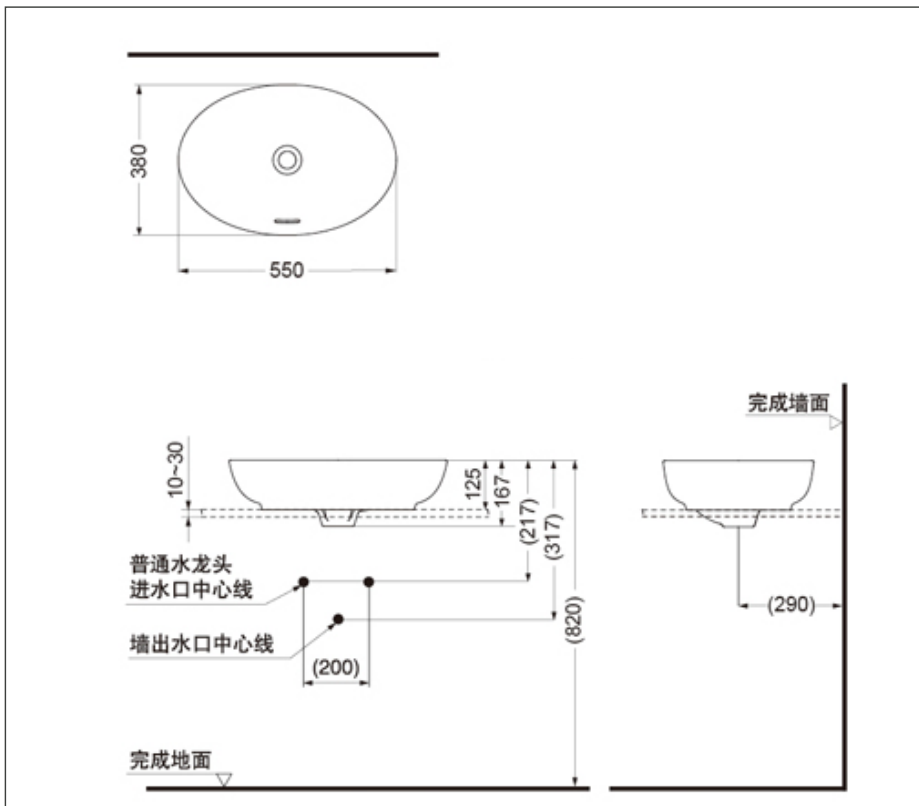

### Features

- Smooth and curved round appearance, clear outline, create tidy bathroom space
- CEFIONTECT Technology, super smooth, surface beyond the nanoscale leaves no space for dirt to stay.

### Specifications

Size : 550x380x125 mm

### Parts description

Faucet not included

- LW1705  
Console Lavatory

Please consult a TOTO representative for details