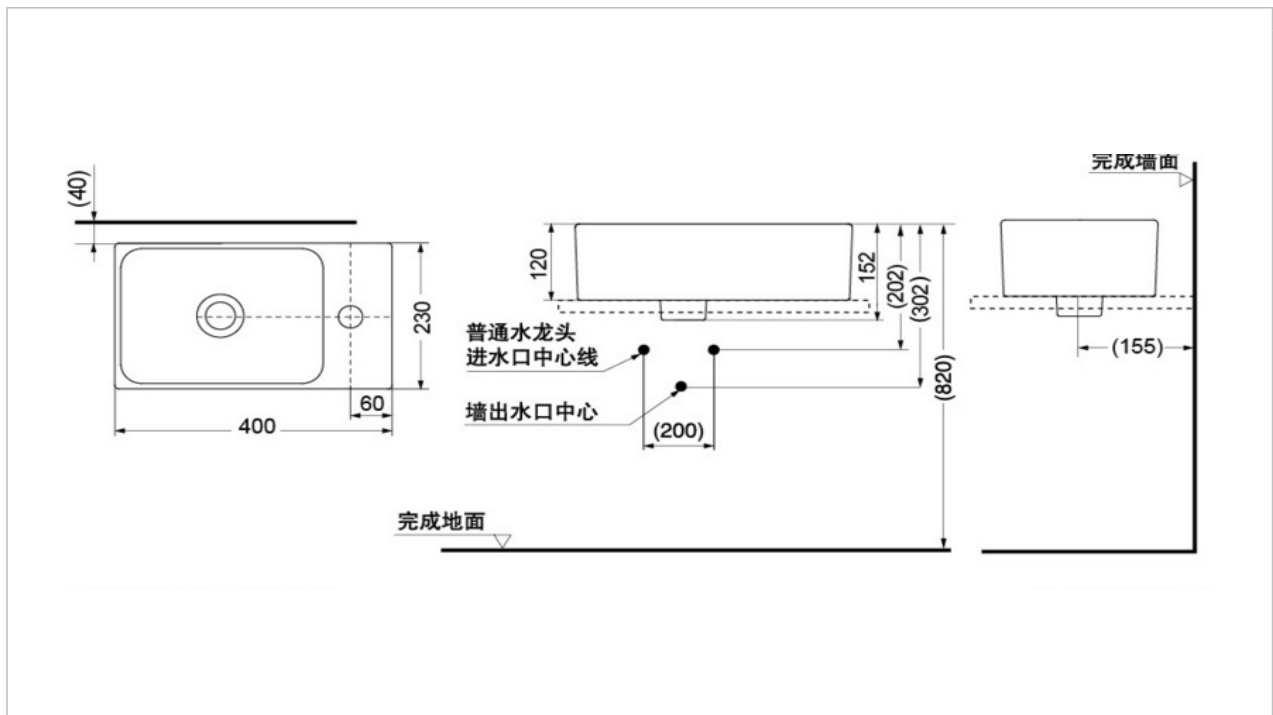

TOTO

LAVATORY

LW1634B

Console Basin Cefiontect

Product Features

Suggestion Fittings & Parts

Remark : We reserve the right to change some parts for suitability.

TOTO (THAILAND) CO.,LTD
Bangkok Office : G Tower Grand Rama 9,12th Floor, South Wing, 9 Rama IX Road,Huaykwang Sub-district,Huaykwang District, Bangkok. 10310 Thailand
Tel : +(66)2-117-9520(AUTO) Fax : +(66)2-117-9527
th.toto.com