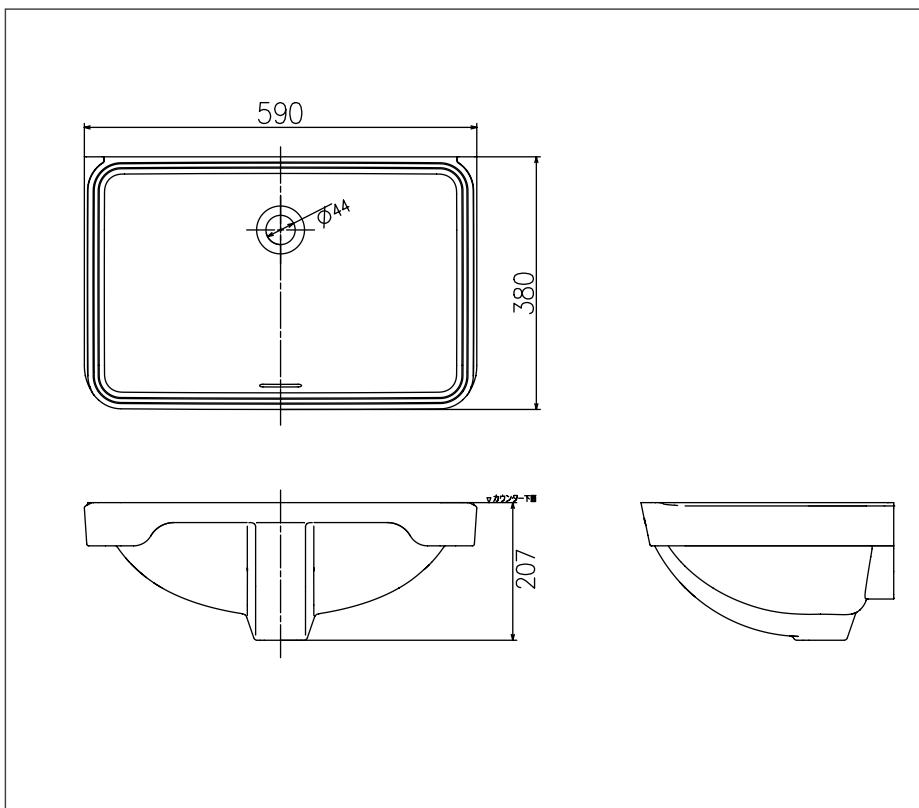

Features

- CEFIONTECT technology super smooth, ion barrier glazing for a clean lavatory
- Under counter lavatory can mix with different variety of counter top to create space
- Front overflow

Specifications

Size : 590W x 380D x 207H mm

Parts description

Faucet not included

- LW1536 Under Counter Lavatory

Colors

White

Please consult a TOTO representative for details