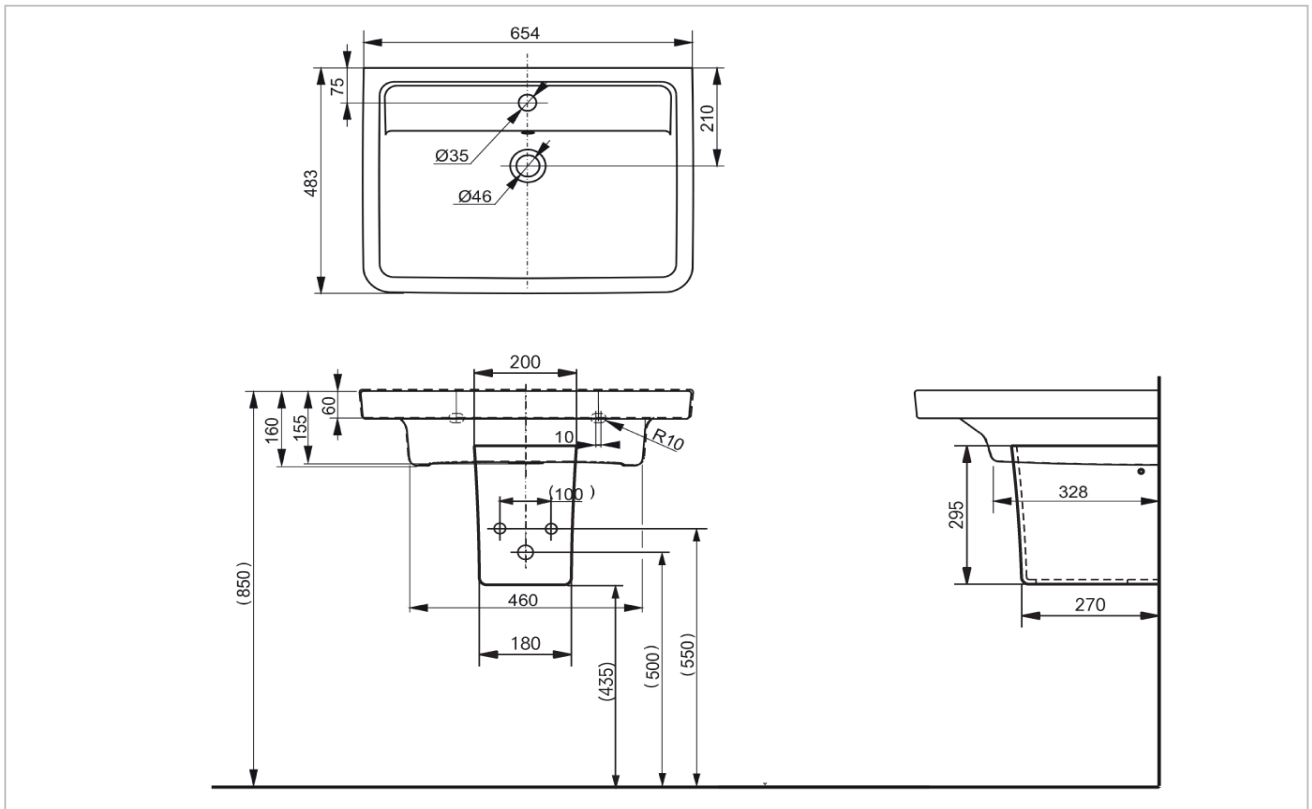

TOTO

LAVATORIES

LW136WF+LW136HF

Wall Hung Lavatory

Product Features

Wall Hung Lavatory with Half Pedestal
(1 Tap Hole)

Size : 654W x 483D x 160H mm
with CeFiONtect

TOTO
GREEN
CHALLENGE