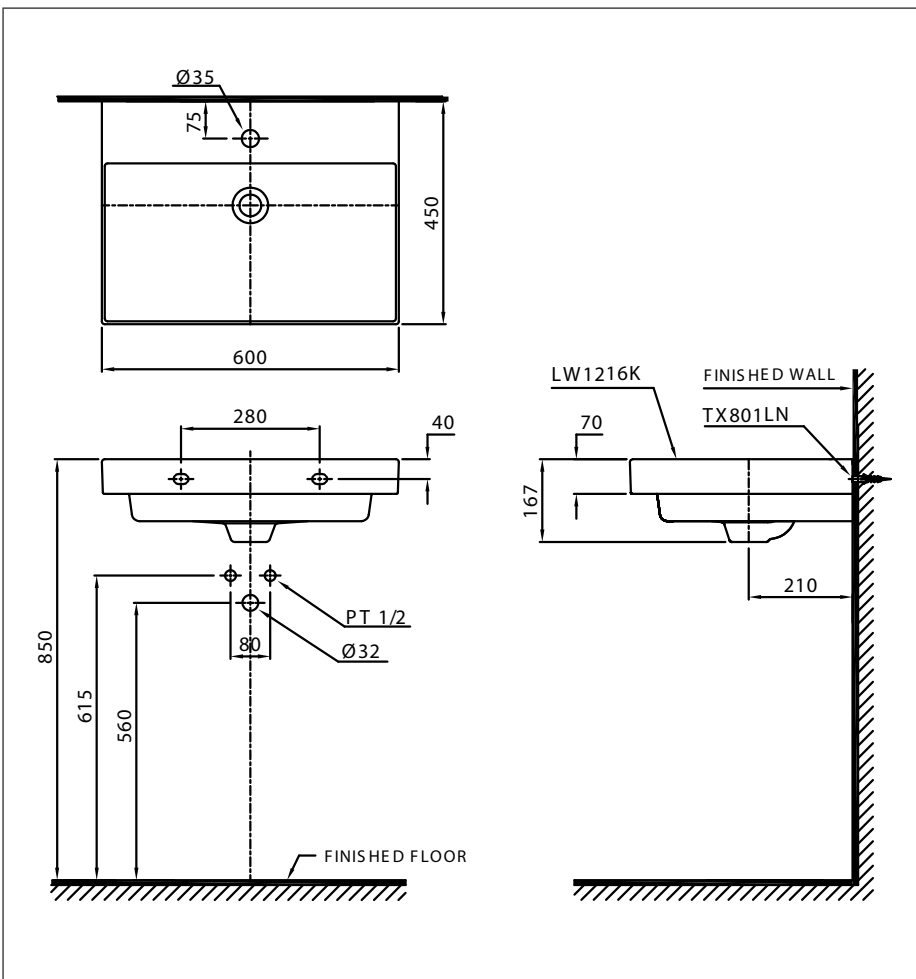

Wall Hung Lavatory

LW1216K

Features

- CEFIONTECT Technology : super smooth, ion barrier glazing for a clean lavatory
- Unique profile design, simple and stylish

Specifications

Size : 600W x 450D x 167H mm

Parts description

Faucet not included

- **LW1216K**
Wall Hung Lavatory

Colors

White

Please consult a TOTO representative for details