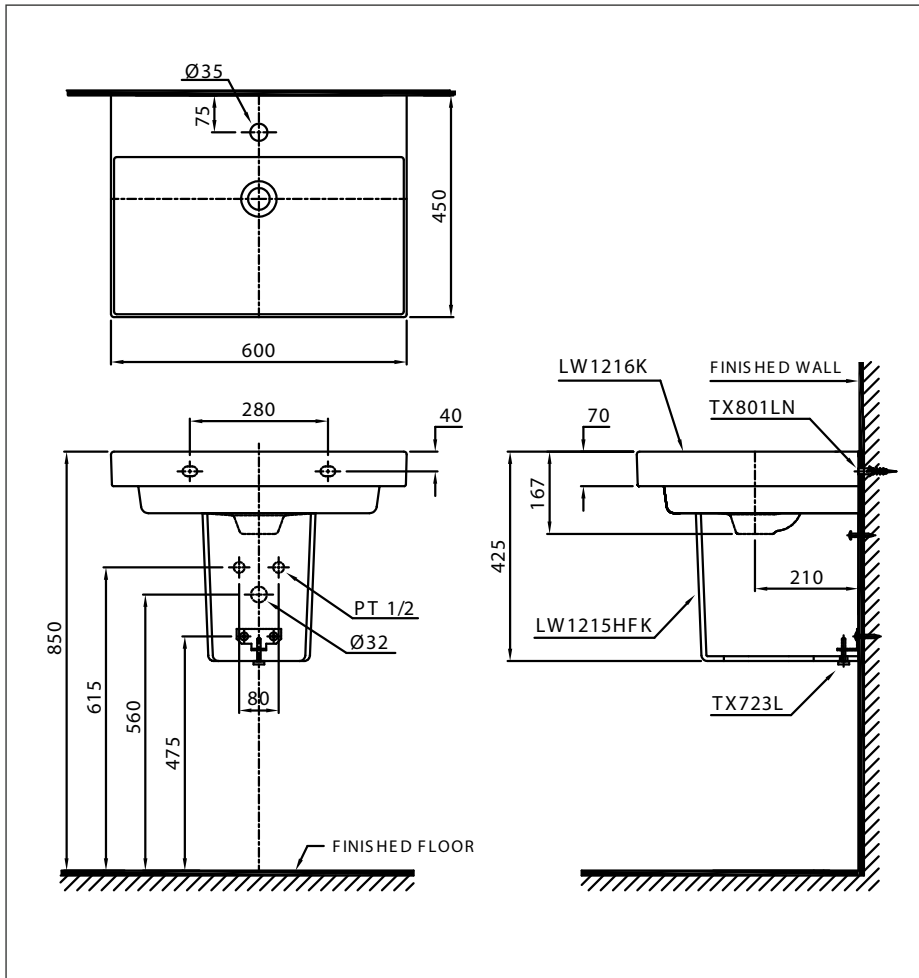

Wall Hung Lavatory
with Half Pedestal

LW1216K +LW1215HFK

Features

- CEFIONTECT Technology : super smooth, ion barrier glazing for a clean lavatory
- Unique profile design, simple and stylish

Specifications

Size : 600W x 450D x 425H mm

Parts description

Faucet not included

- **LW1216K**
Wall Hung Lavatory
- **LW1215HFK**
Half Pedestal

Colors

White

Please consult a TOTO representative for details