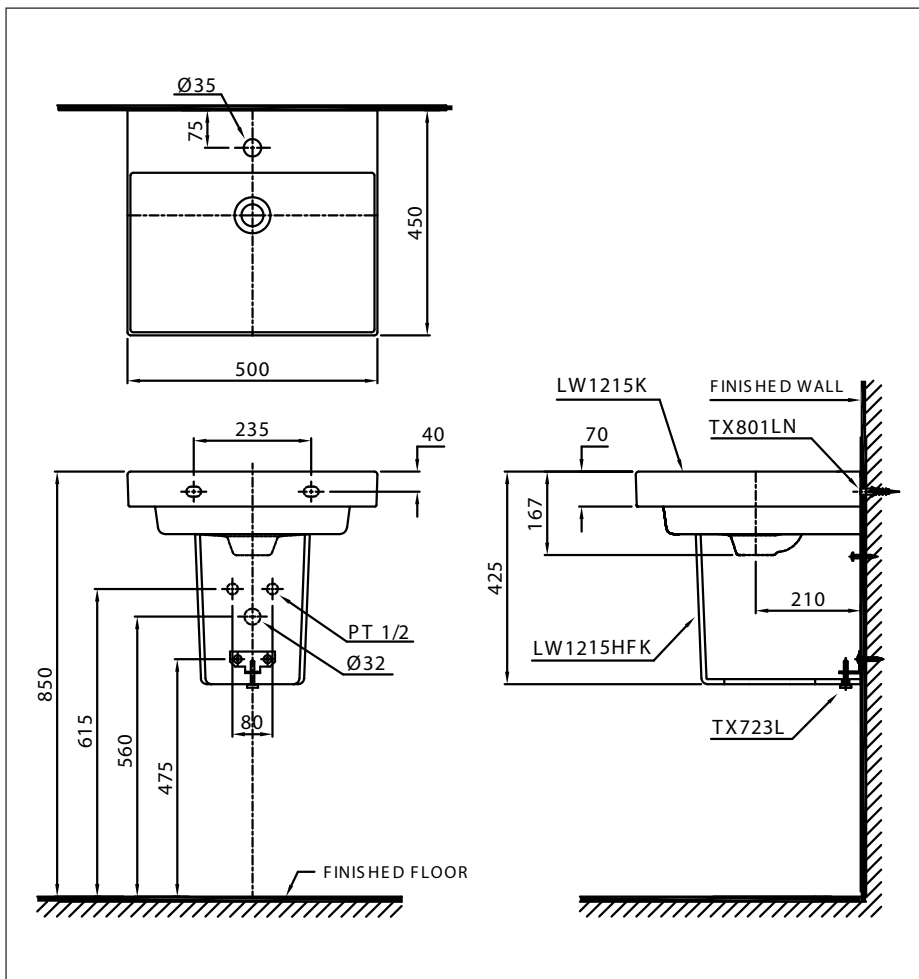

Wall Hung Lavatory
with Half Pedestal

LW1215K +LW1215HFK

Features

- CEFIONTECT Technology : super smooth, ion barrier glazing for a clean lavatory
- Unique profile design, simple and stylish

Specifications

Size : 500W x 450D x 425H mm

Parts description

Faucet not included

- **LW1215K**
Wall Hung Lavatory
- **LW1215HFK**
Half Pedestal

Colors

White

Please consult a TOTO representative for details