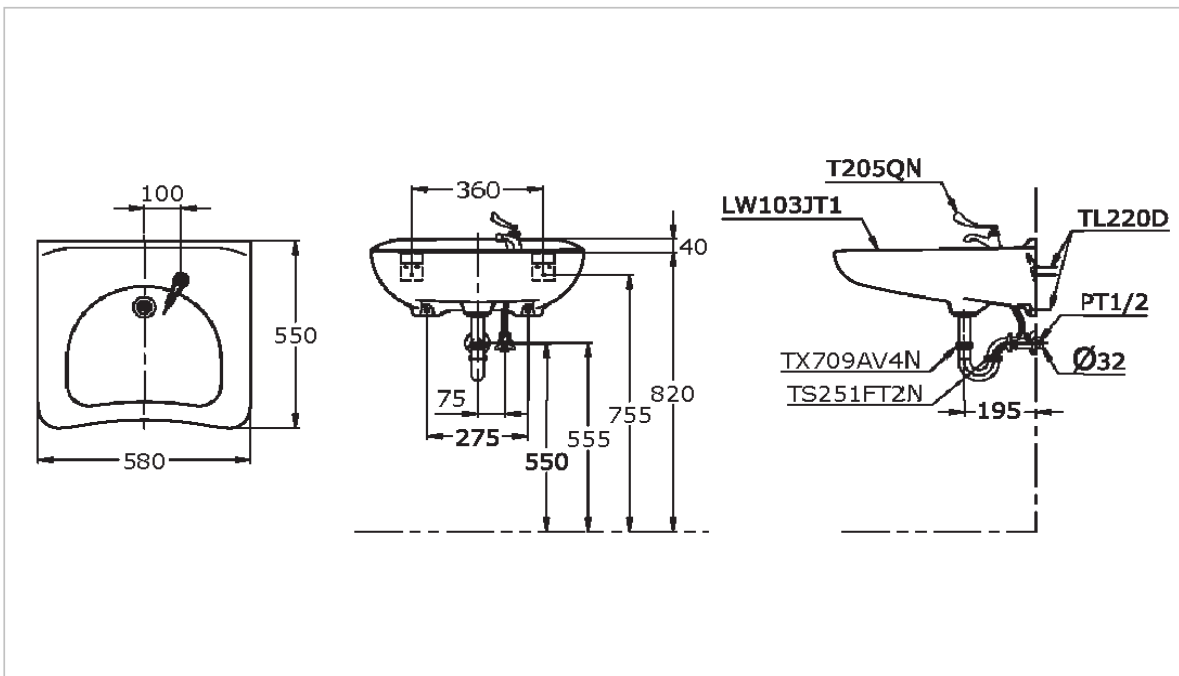

TOTO

SANITARY WARES

LW103JT1

Wall-Hung Lavatory

Product Features

Suggestion Fittings & Parts

Remark : We reserve the right to change some parts for suitability.

TOTO(THAILAND) CO.,LTD