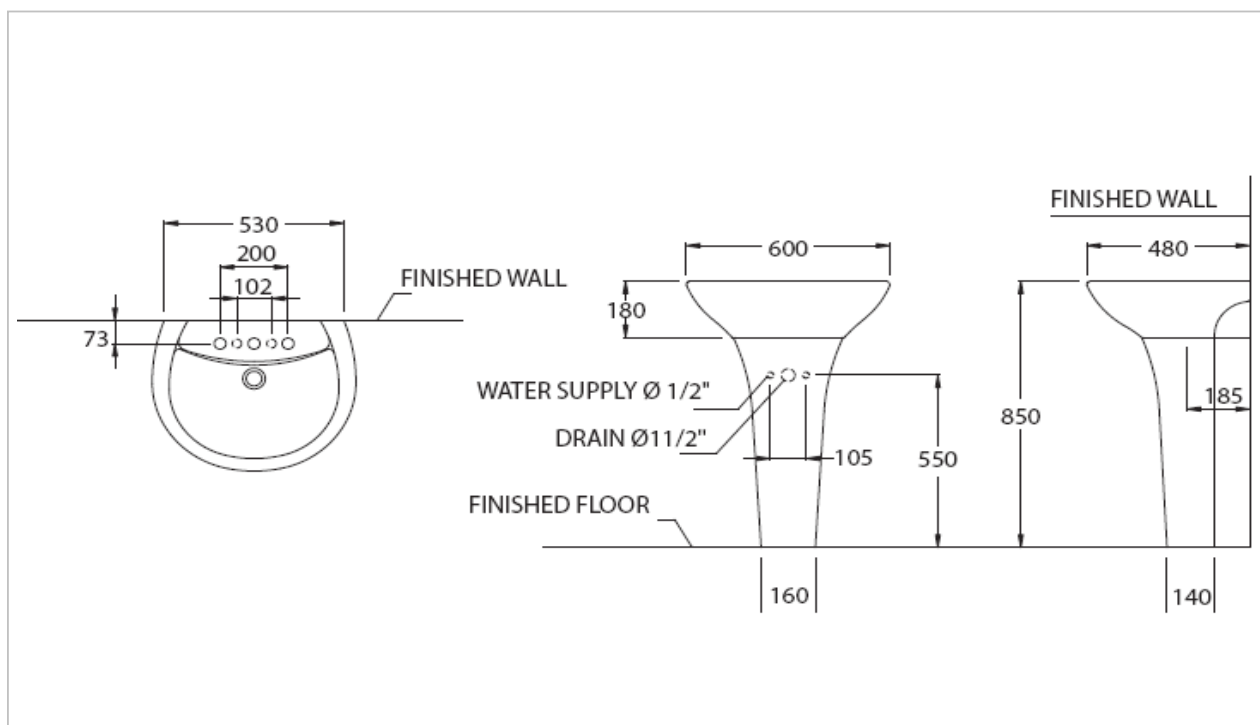

## LT942/PT942F

*"European" Pedestal Lavatory*

### Product Features

Size : 600x480 mm

Standard : 1 Tap Hole

Made to Order : 3 Tap Holes (Center 8")